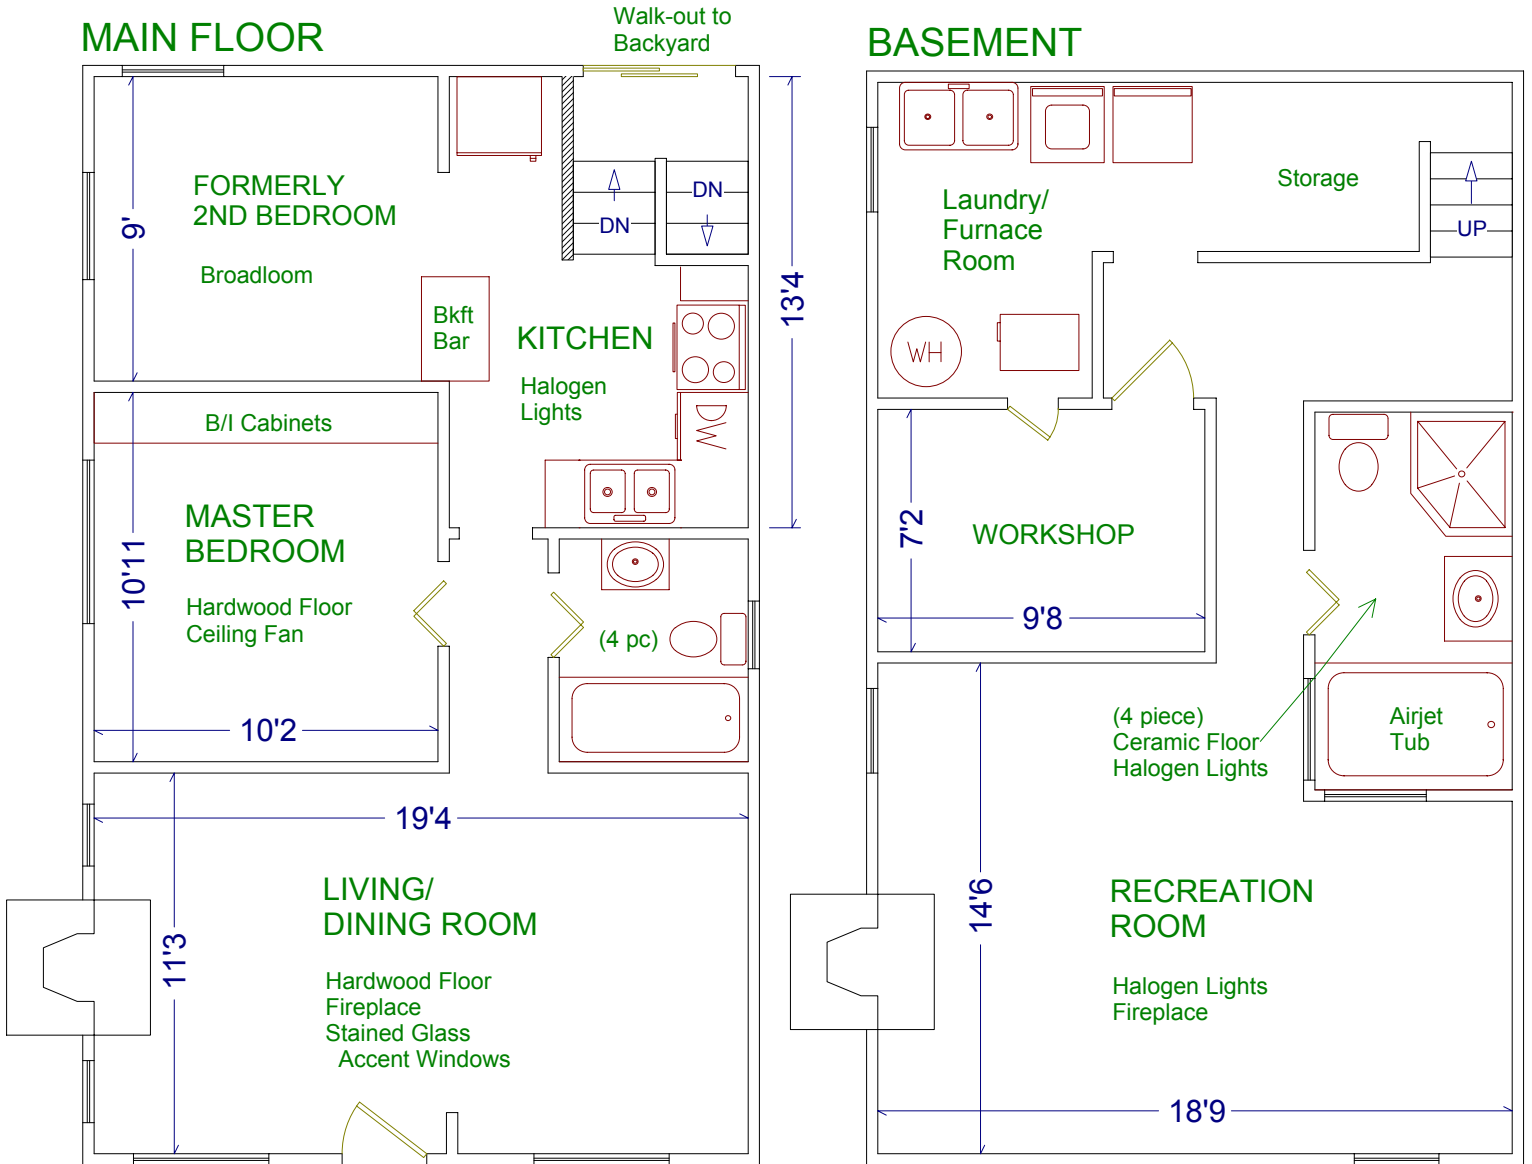

# 25 ASH CRESCENT

Please note: Measurements may not be 100% accurate. Floor plans are provided for convenience and are to be used as a guideline only.

FloorPlans Unlimited (416) 766-7479

**JULIE KINNEAR**