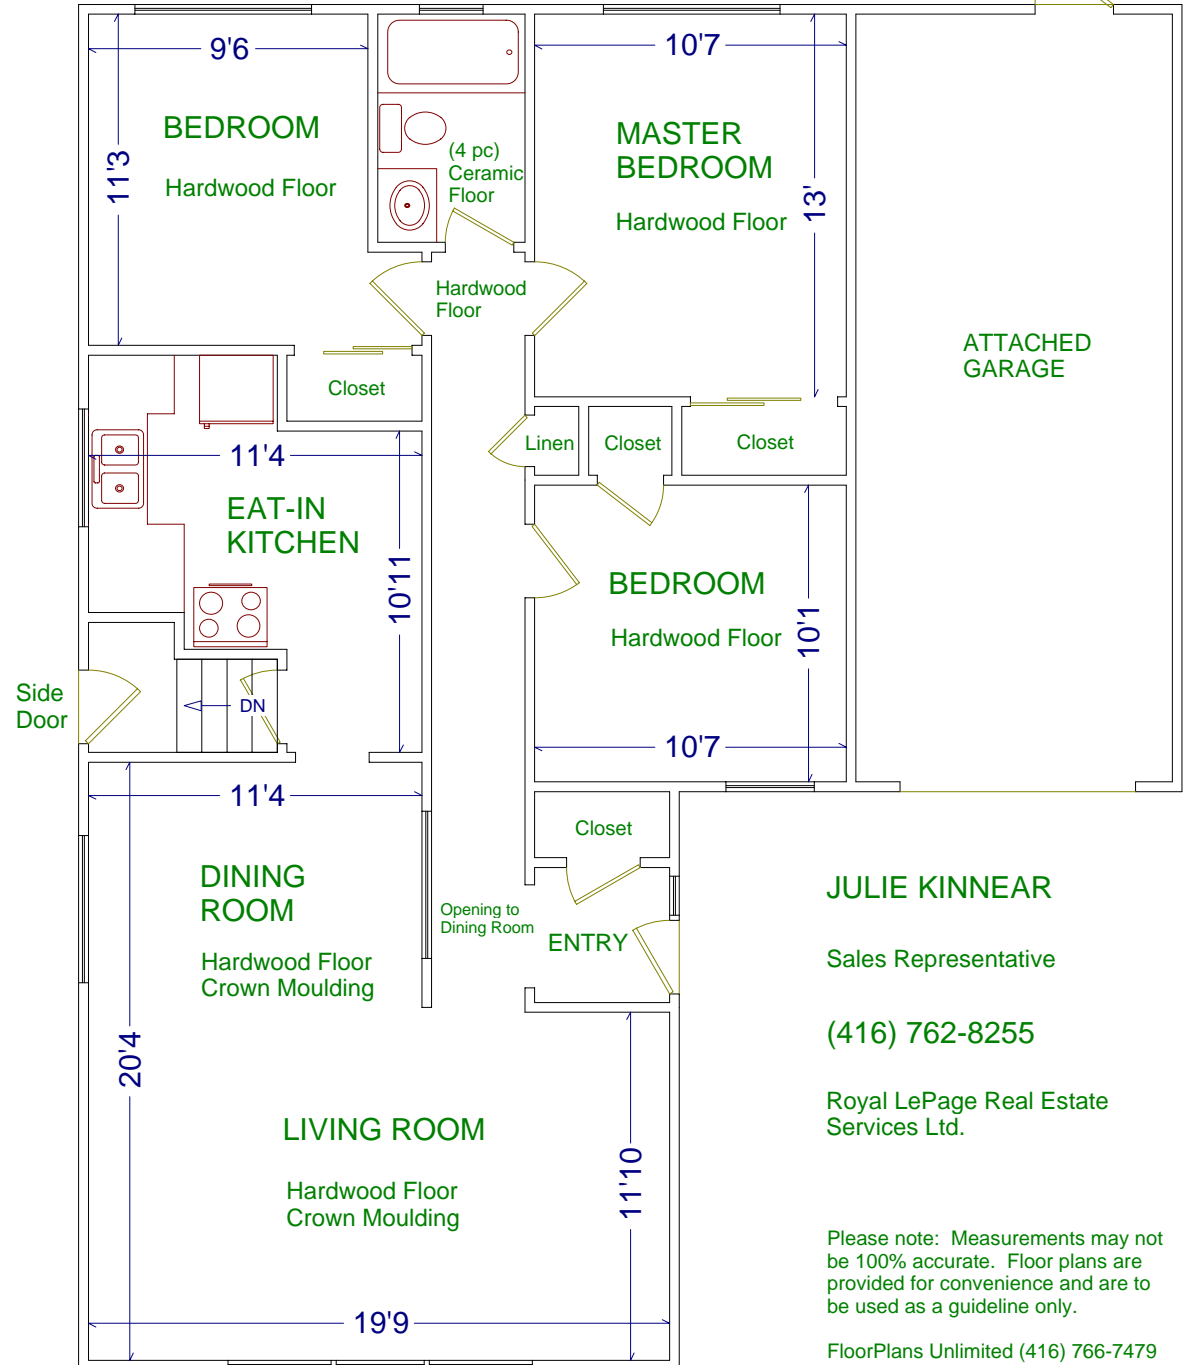

25 WOOLGAR AVENUE

BASEMENT

MAIN FLOOR

JULIE KINNEAR

Sales Representative

(416) 762-8255

Royal LePage Real Estate
Services Ltd.

Please note: Measurements may not be 100% accurate. Floor plans are provided for convenience and are to be used as a guideline only.