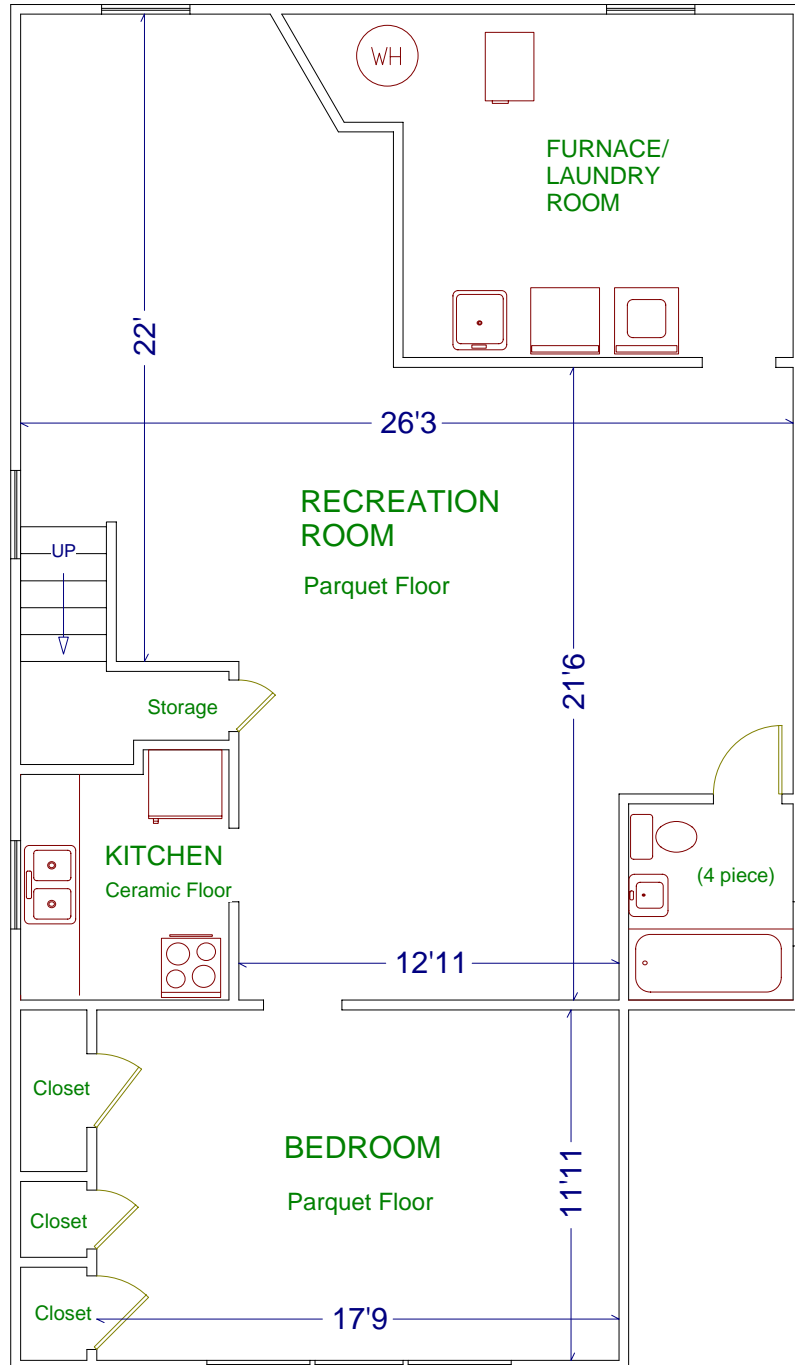

25 WOOLGAR AVENUE

BASEMENT

MAIN FLOOR

JULIE KINNEAR

Sales Representative

(416) 762-8255

Royal LePage Real Estate
Services Ltd.

Please note: Measurements may not be 100% accurate. Floor plans are provided for convenience and are to be used as a guideline only.