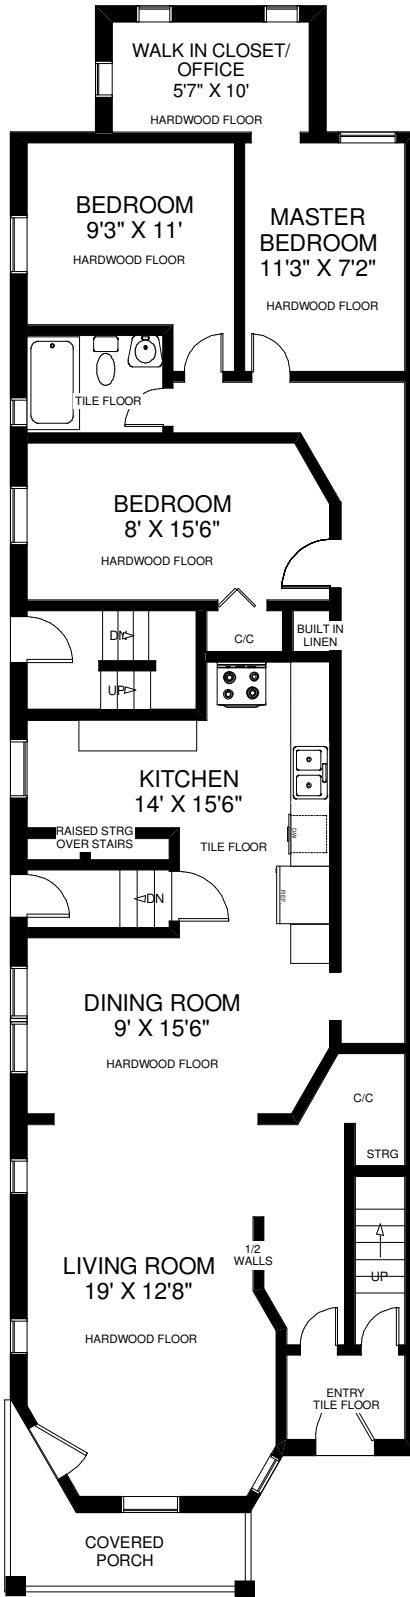

272 HIGH PARK AVENUE

THE JULIE KINNEAR TEAM
Sales Representatives
Keller Williams Neighbourhood Realty
(416) 236-1392

MAIN FLOOR
 APPROXIMATELY 1,500 SQ FT

SECOND FLOOR
 APPROXIMATELY 1,500 SQ FT

LOWER FLOOR
 APPROXIMATELY 1,500 SQ FT

Note: Measurements & Calculations are approximate. Provided as a guideline only.