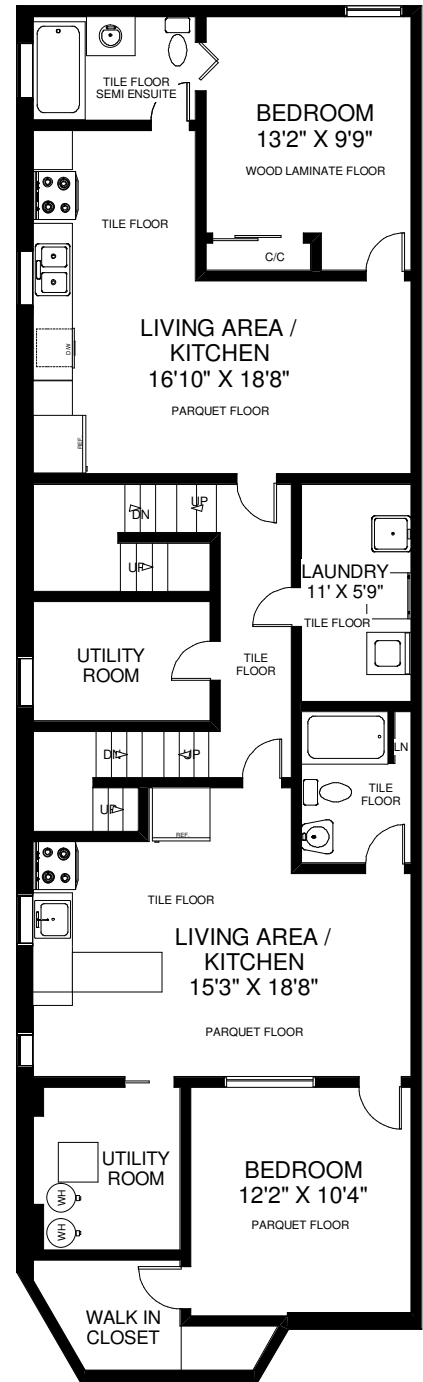

272 HIGH PARK AVENUE

THE JULIE KINNEAR TEAM
Sales Representatives
Keller Williams Neighbourhood Realty
(416) 236-1392

MAIN FLOOR
 APPROXIMATELY 1,500 SQ FT

SECOND FLOOR
 APPROXIMATELY 1,500 SQ FT

LOWER FLOOR
 APPROXIMATELY 1,500 SQ FT

Note: Measurements & Calculations are approximate. Provided as a guideline only.