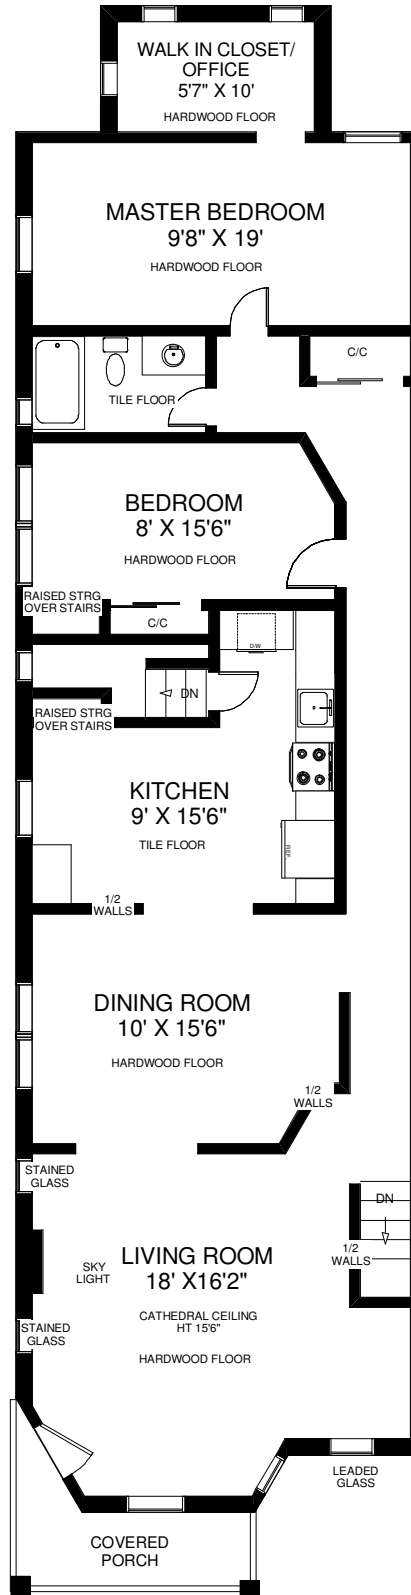

272 HIGH PARK AVENUE

THE JULIE KINNEAR TEAM
Sales Representatives
Keller Williams Neighbourhood Realty
(416) 236-1392

MAIN FLOOR
 APPROXIMATELY 1,500 SQ FT

SECOND FLOOR
 APPROXIMATELY 1,500 SQ FT

LOWER FLOOR
 APPROXIMATELY 1,500 SQ FT

Note: Measurements & Calculations are approximate. Provided as a guideline only.