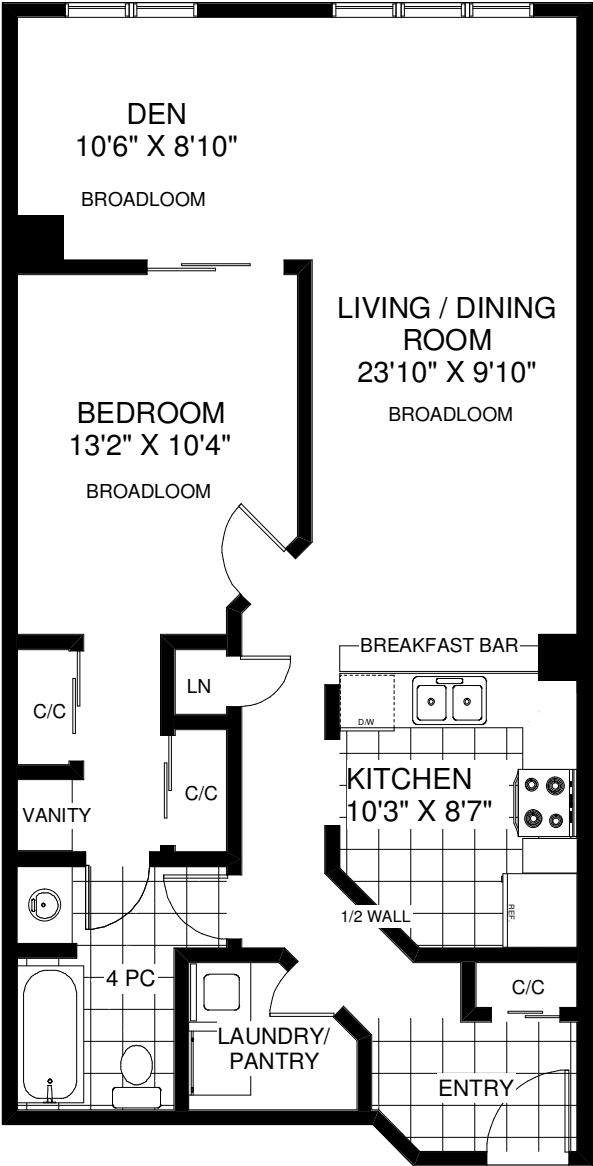

**356 MCRAE DRIVE
UNIT #202**

**THE JULIE KINNEAR TEAM
Royal LePage Real Estate Services Ltd.,
Brokerage
(416) 762-8255**

APPROXIMATELY 890 SQ FT

Note: Measurements & Calculations are approximate. Provided as a guideline only.