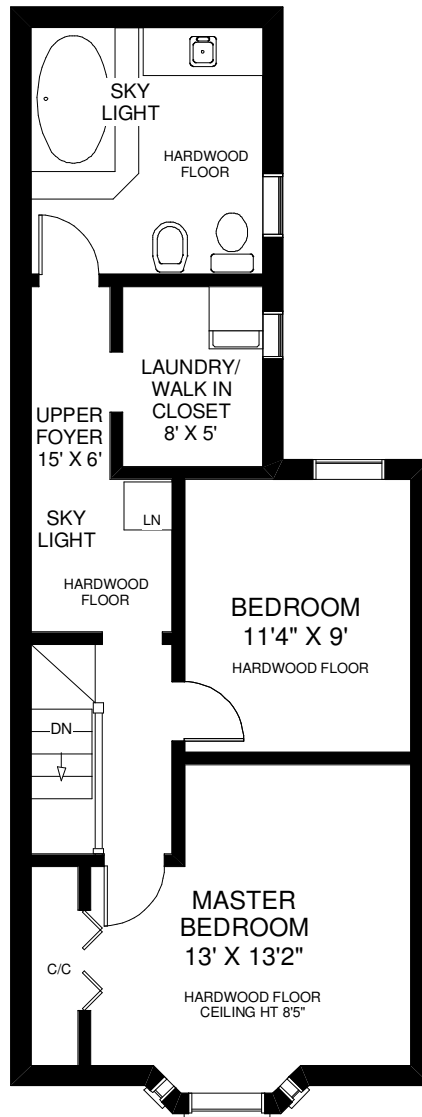

423 DELAWARE AVENUE

THE JULIE KINNEAR TEAM
Sales Representatives
Keller Williams Neighbourhood Realty
(416) 236-1392

SECOND FLOOR
APPROXIMATELY 645 SQ FT

LOWER FLOOR
APPROXIMATELY 640 SQ FT
(INCLUDING LOW STORAGE AREAS)

MAIN FLOOR
APPROXIMATELY 640 SQ FT

Note: Measurements & Calculations are approximate. Provided as a guideline only.