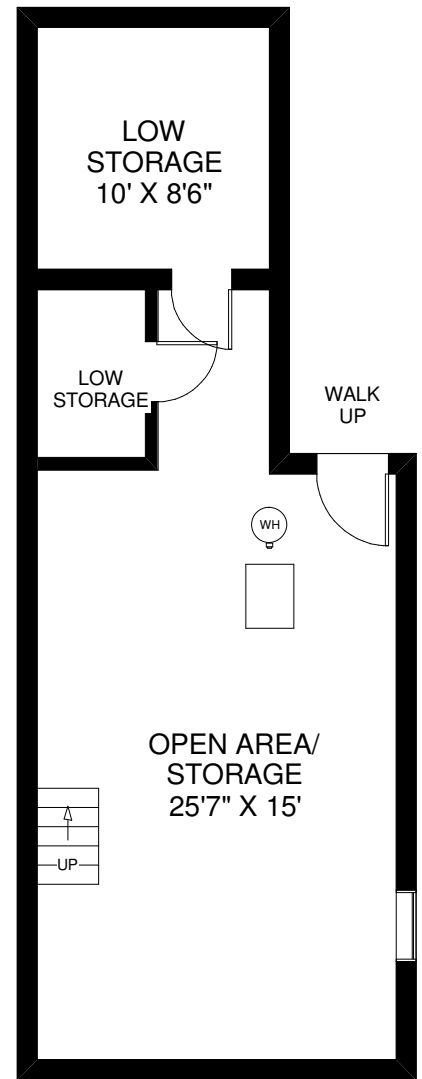

423 DELAWARE AVENUE

THE JULIE KINNEAR TEAM
Sales Representatives
Keller Williams Neighbourhood Realty
(416) 236-1392

SECOND FLOOR
APPROXIMATELY 645 SQ FT

LOWER FLOOR
APPROXIMATELY 640 SQ FT
(INCLUDING LOW STORAGE AREAS)

MAIN FLOOR
APPROXIMATELY 640 SQ FT

Note: Measurements & Calculations are approximate. Provided as a guideline only.