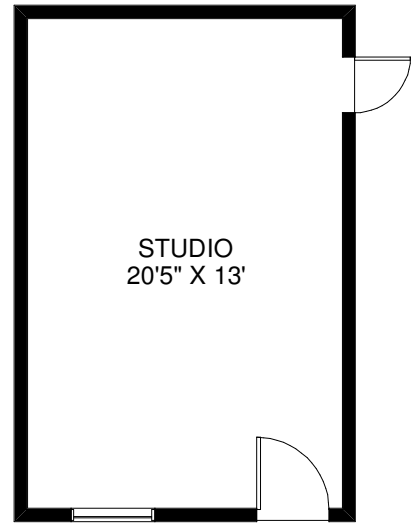

423 DELAWARE AVENUE

THE JULIE KINNEAR TEAM
Sales Representatives
Keller Williams Neighbourhood Realty
(416) 236-1392

SECOND FLOOR
APPROXIMATELY 645 SQ FT

LOWER FLOOR
APPROXIMATELY 640 SQ FT
(INCLUDING LOW STORAGE AREAS)

MAIN FLOOR
APPROXIMATELY 640 SQ FT

Note: Measurements & Calculations are approximate. Provided as a guideline only.