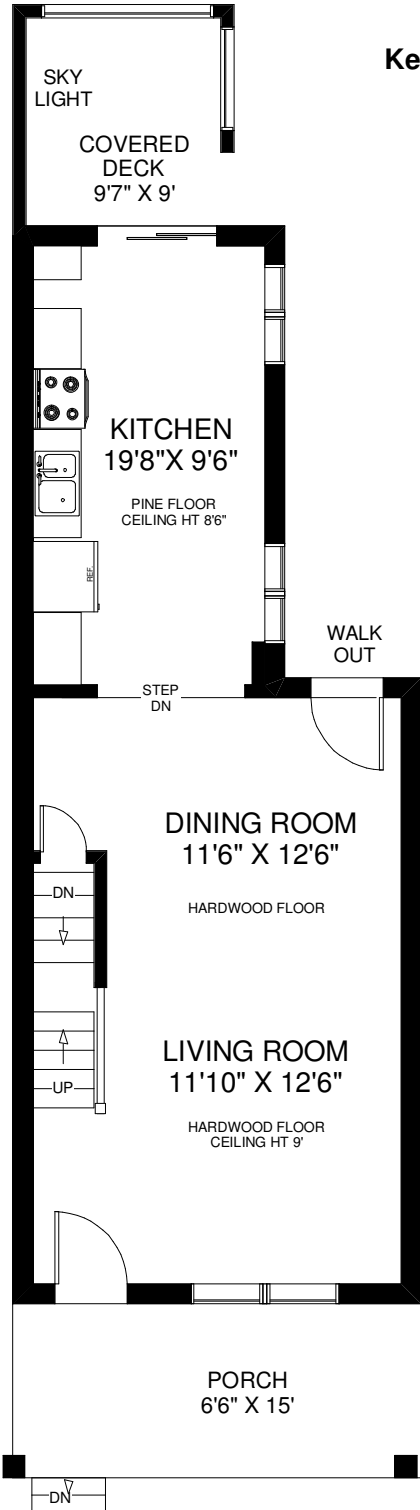

423 DELAWARE AVENUE

THE JULIE KINNEAR TEAM
Sales Representatives
Keller Williams Neighbourhood Realty
(416) 236-1392

SECOND FLOOR
APPROXIMATELY 645 SQ FT

LOWER FLOOR
APPROXIMATELY 640 SQ FT
(INCLUDING LOW STORAGE AREAS)

MAIN FLOOR
APPROXIMATELY 640 SQ FT

Note: Measurements & Calculations are approximate. Provided as a guideline only.