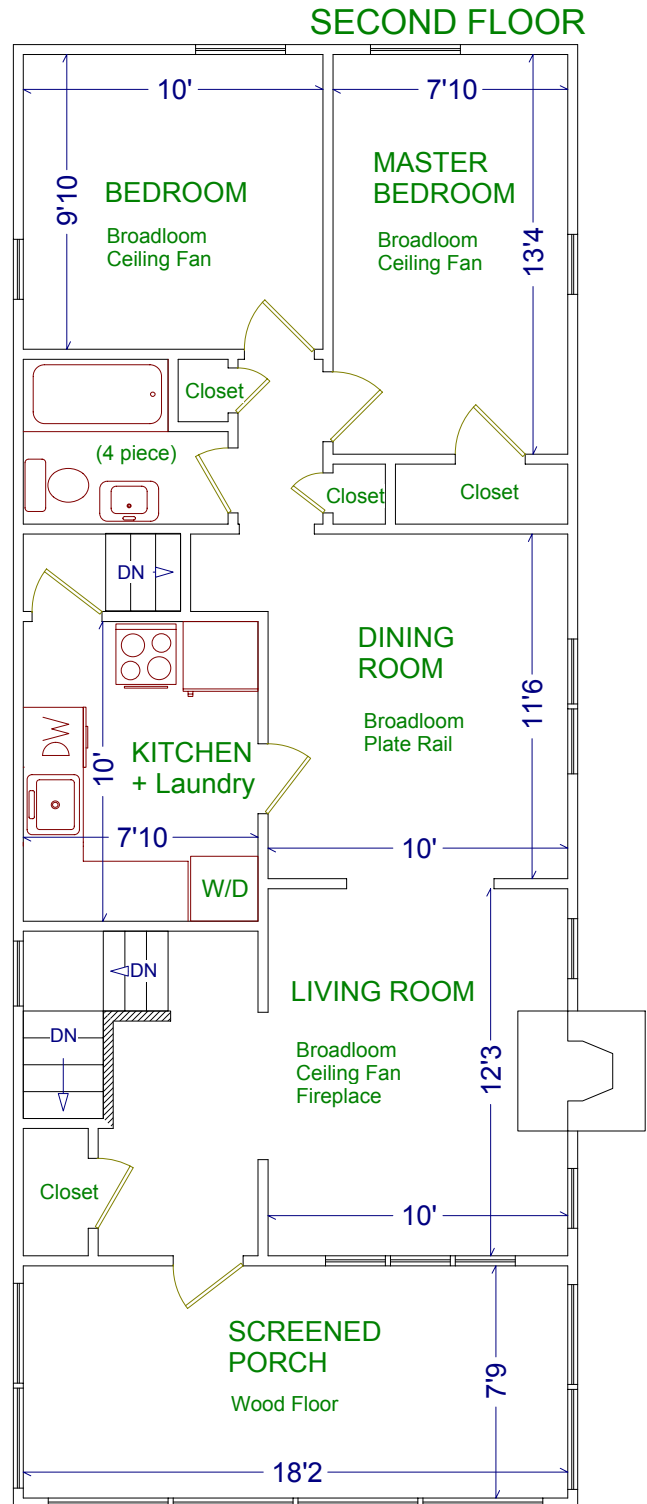

# 438 ST CLAIR AVENUE EAST

**JULIE KINNEAR**

Sales Representative

**(416) 762-8255**

Royal LePage Real Estate  
Services Ltd.

Please note: Measurements may not be 100% accurate. Floor plans are provided for convenience and are to be used as a guideline only.