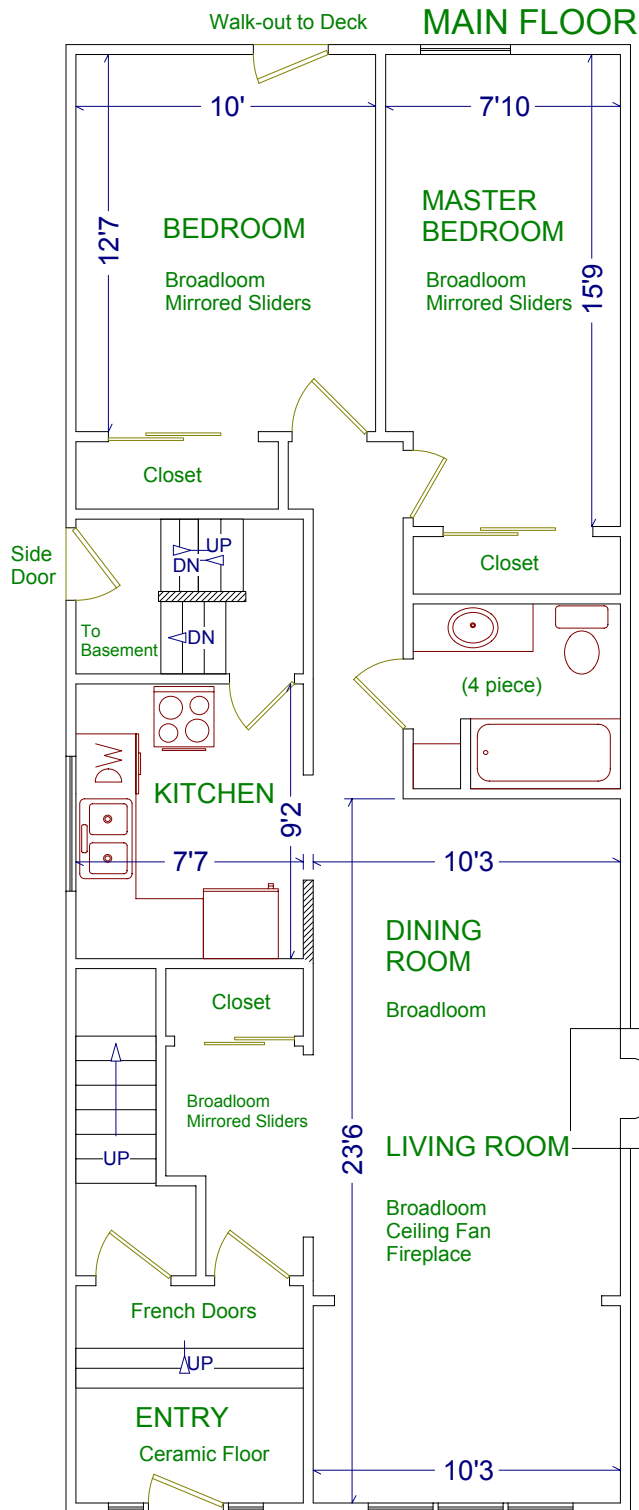

# 438 ST CLAIR AVENUE EAST

**JULIE KINNEAR**

Sales Representative

**(416) 762-8255**

Royal LePage Real Estate  
Services Ltd.

Please note: Measurements may not be 100% accurate. Floor plans are provided for convenience and are to be used as a guideline only.