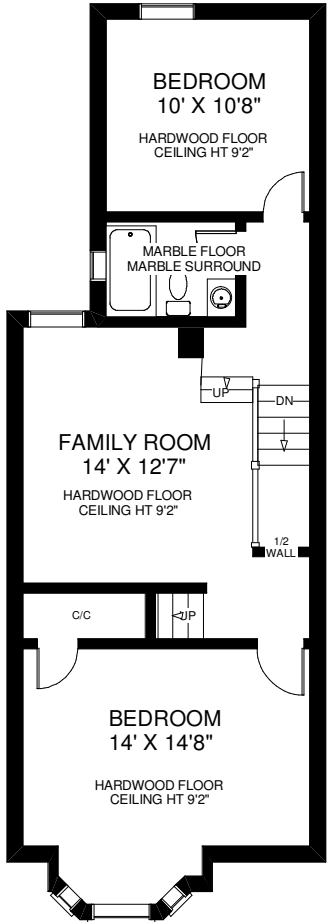

45 BORDEN STREET

THE JULIE KINNEAR TEAM
Sales Representatives
Keller Williams Neighbourhood Realty
(416) 236-1392

Note: Measurements & Calculations are approximate. Provided as a guideline only.