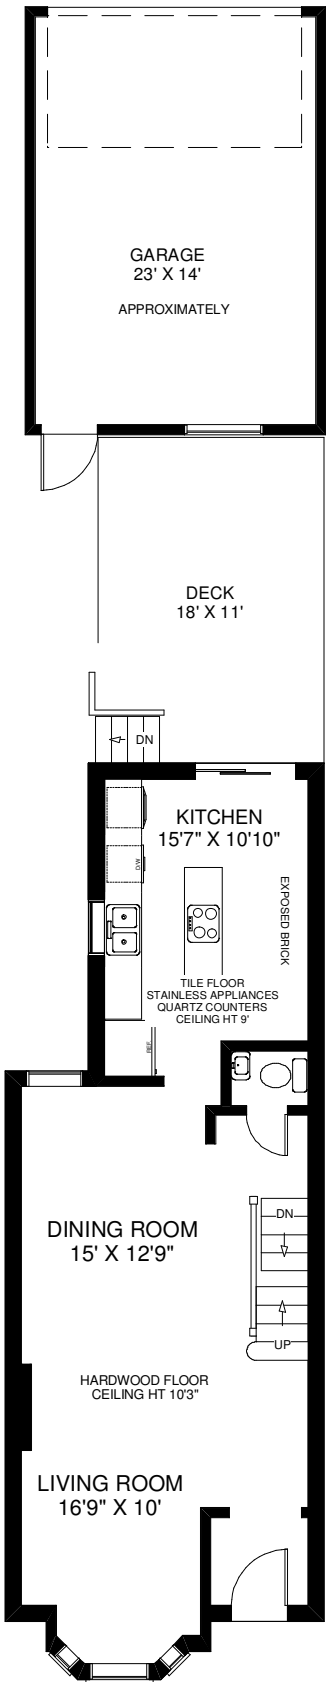

45 BORDEN STREET

THE JULIE KINNEAR TEAM
Sales Representatives
Keller Williams Neighbourhood Realty
(416) 236-1392

Note: Measurements & Calculations are approximate. Provided as a guideline only.