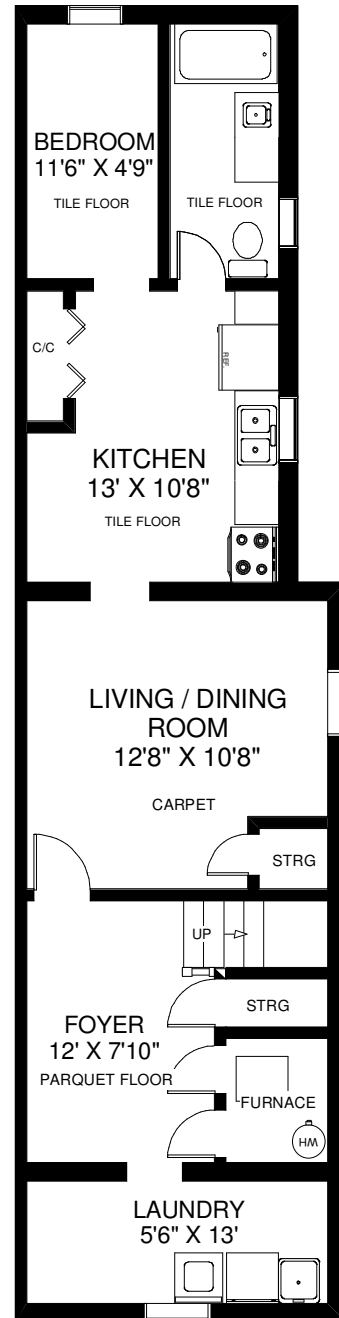

538 CRAWFORD STREET

THE JULIE KINNEAR TEAM
Sales Representatives
Keller Williams Neighbourhood Realty
(416) 236-1392

WALK OUT TO PATIO

MAIN FLOOR
APPROXIMATELY 780 SQ FT

SECOND FLOOR
APPROXIMATELY 720 SQ FT

THIRD FLOOR
APPROXIMATELY 350 SQ FT

LOWER FLOOR
APPROXIMATELY 815 SQ FT

Note: Measurements & Calculations are approximate. Provided as a guideline only.