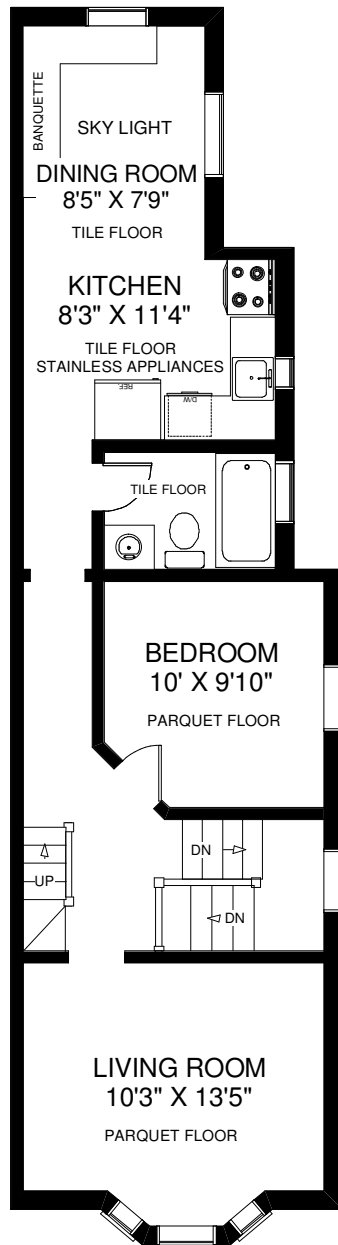

538 CRAWFORD STREET

THE JULIE KINNEAR TEAM
Sales Representatives
Keller Williams Neighbourhood Realty
(416) 236-1392

WALK OUT TO PATIO

MAIN FLOOR
APPROXIMATELY 780 SQ FT

SECOND FLOOR
APPROXIMATELY 720 SQ FT

THIRD FLOOR
APPROXIMATELY 350 SQ FT

LOWER FLOOR
APPROXIMATELY 815 SQ FT

Note: Measurements & Calculations are approximate. Provided as a guideline only.