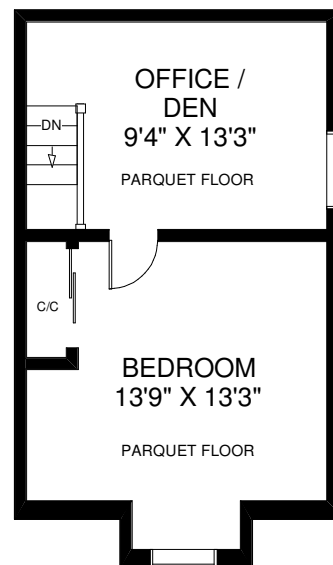

538 CRAWFORD STREET

THE JULIE KINNEAR TEAM
Sales Representatives
Keller Williams Neighbourhood Realty
(416) 236-1392

WALK OUT TO PATIO

MAIN FLOOR
APPROXIMATELY 780 SQ FT

SECOND FLOOR
APPROXIMATELY 720 SQ FT

THIRD FLOOR
APPROXIMATELY 350 SQ FT

LOWER FLOOR
APPROXIMATELY 815 SQ FT

Note: Measurements & Calculations are approximate. Provided as a guideline only.