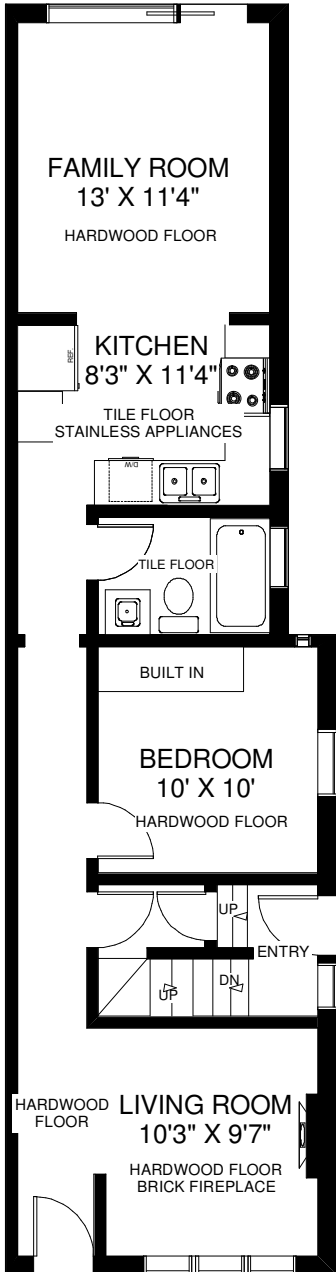

538 CRAWFORD STREET

THE JULIE KINNEAR TEAM
Sales Representatives
Keller Williams Neighbourhood Realty
(416) 236-1392

WALK OUT TO PATIO

MAIN FLOOR
APPROXIMATELY 780 SQ FT

SECOND FLOOR
APPROXIMATELY 720 SQ FT

THIRD FLOOR
APPROXIMATELY 350 SQ FT

LOWER FLOOR
APPROXIMATELY 815 SQ FT

Note: Measurements & Calculations are approximate. Provided as a guideline only.