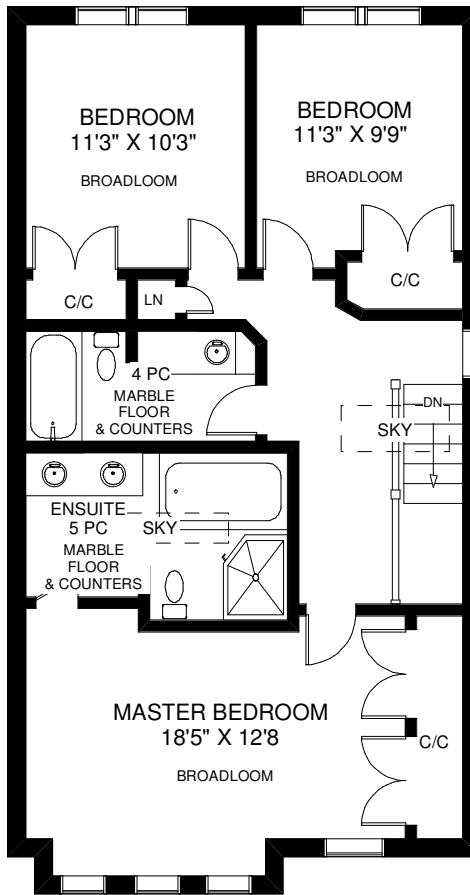

MAIN FLOOR  
APPROXIMATELY 1,039 SQ FT

# 557 BROADWAY AVENUE

**THE JULIE KINNEAR TEAM**  
**Royal LePage Real Estate Services Ltd.,**  
**Brokerage**  
**(416) 762-8255**

SECOND FLOOR  
APPROXIMATELY 899 SQ FT

LOWER FLOOR  
APPROXIMATELY 899 SQ FT