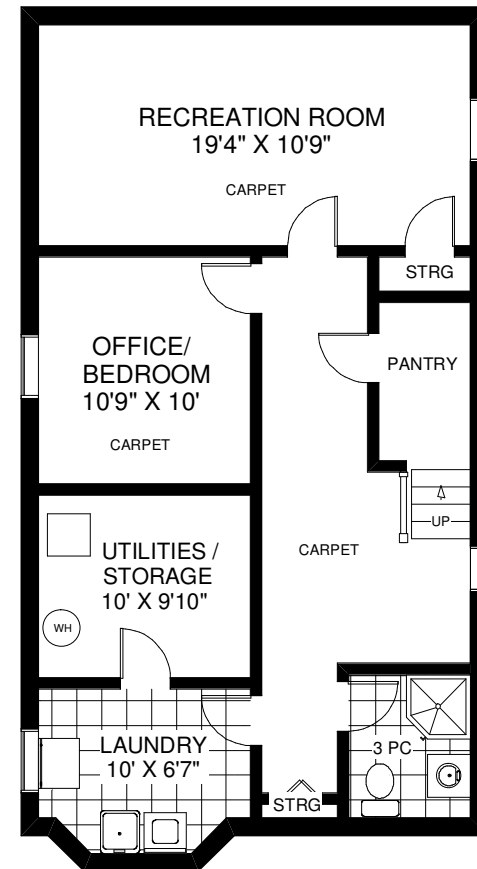

MAIN FLOOR  
APPROXIMATELY 1,039 SQ FT

# 557 BROADWAY AVENUE

**THE JULIE KINNEAR TEAM**  
**Royal LePage Real Estate Services Ltd.,**  
**Brokerage**  
**(416) 762-8255**

SECOND FLOOR  
APPROXIMATELY 899 SQ FT

LOWER FLOOR  
APPROXIMATELY 899 SQ FT

Note: Measurements & Calculations are approximate. Provided as a guideline only.