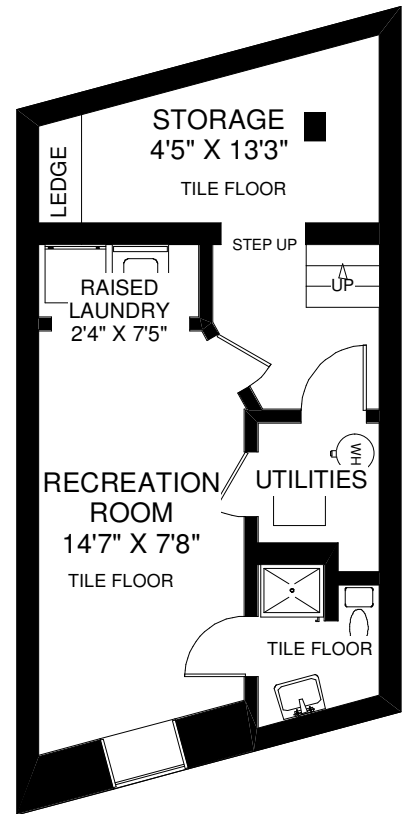

559 INDIAN GROVE

WALK OUT TO
STONE PATIO
14' X 10'

CEILING HT 8'9"
MAIN FLOOR
APPROXIMATELY 550 SQ FT

CEILING HT 7'9"
SECOND FLOOR
APPROXIMATELY 540 SQ FT

THE JULIE KINNEAR TEAM
Sales Representatives
Keller Williams Neighbourhood Realty
(416) 236-1392

LOWER FLOOR
APPROXIMATELY 400 SQ FT

Note: Measurements & Calculations are approximate. Provided as a guideline only.