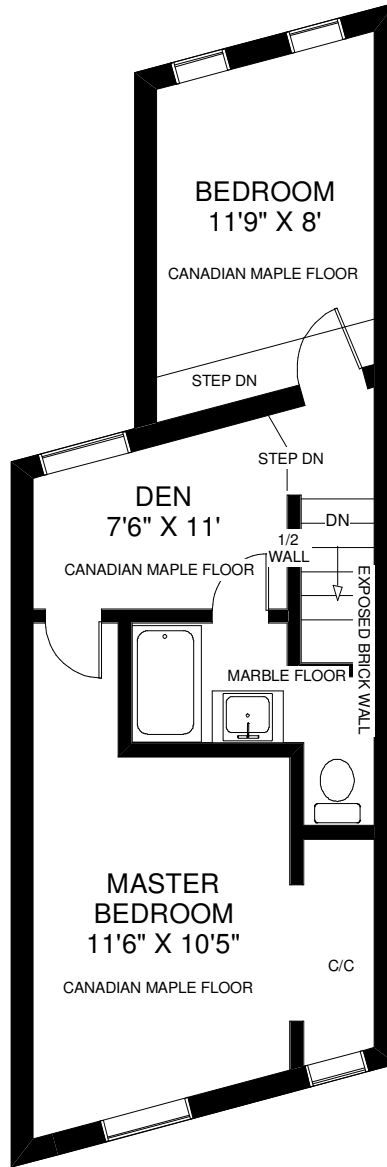

559 INDIAN GROVE

WALK OUT TO
STONE PATIO
14' X 10'

CEILING HT 8'9"
MAIN FLOOR
APPROXIMATELY 550 SQ FT

CEILING HT 7'9"
SECOND FLOOR
APPROXIMATELY 540 SQ FT

THE JULIE KINNEAR TEAM
Sales Representatives
Keller Williams Neighbourhood Realty
(416) 236-1392

LOWER FLOOR
APPROXIMATELY 400 SQ FT

Note: Measurements & Calculations are approximate. Provided as a guideline only.