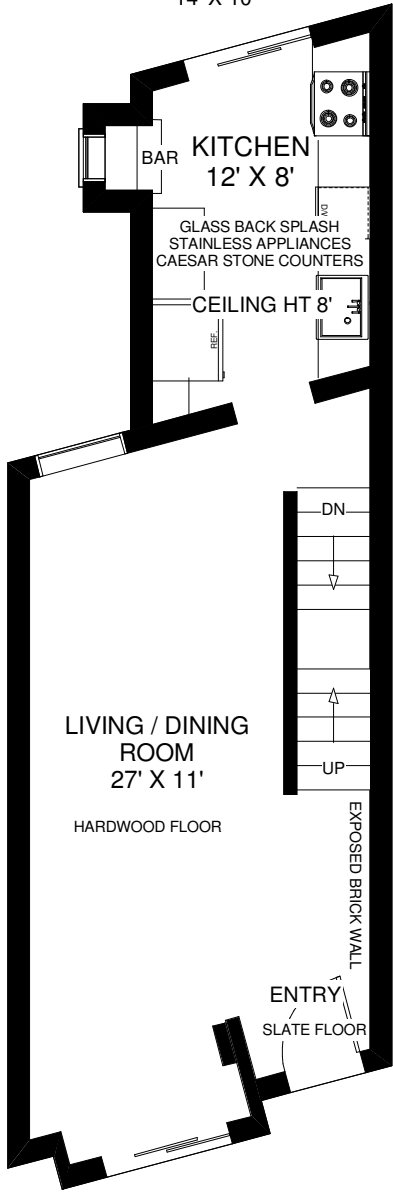

559 INDIAN GROVE

WALK OUT TO
STONE PATIO
14' X 10'

CEILING HT 8'9"
MAIN FLOOR
APPROXIMATELY 550 SQ FT

CEILING HT 7'9"
SECOND FLOOR
APPROXIMATELY 540 SQ FT

THE JULIE KINNEAR TEAM
Sales Representatives
Keller Williams Neighbourhood Realty
(416) 236-1392

LOWER FLOOR
APPROXIMATELY 400 SQ FT

Note: Measurements & Calculations are approximate. Provided as a guideline only.