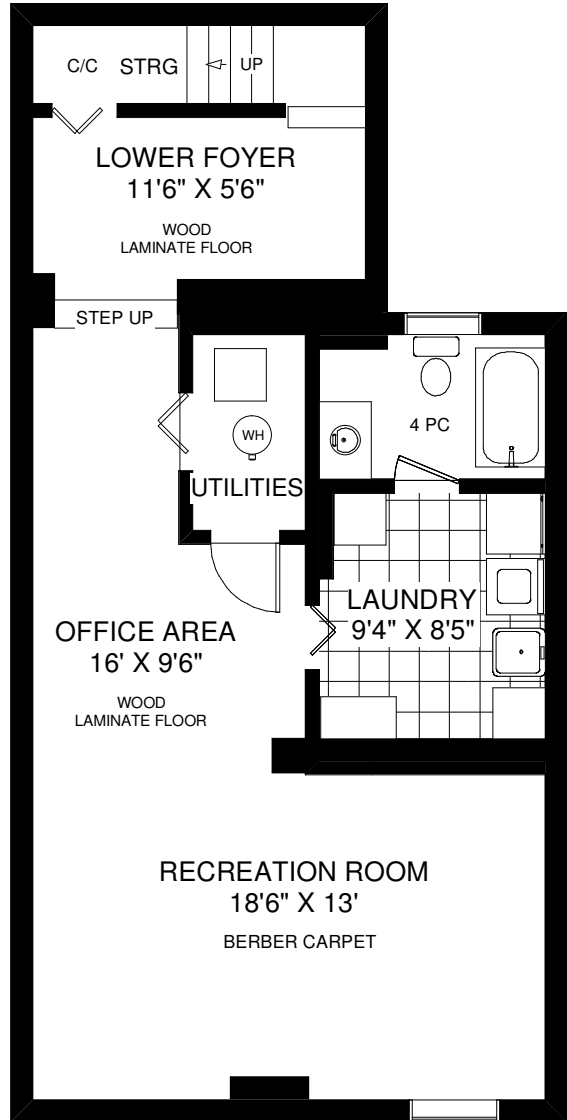

592 WILLARD AVENUE

THE JULIE KINNEAR TEAM
Royal LePage Real Estate Services Ltd.,
Brokerage
(416) 762-8255

MAIN FLOOR
APPROXIMATELY 840 SQ FT

LOWER FLOOR
APPROXIMATELY 840 SQ FT

Note: Measurements & Calculations are approximate. Provided as a guideline only.