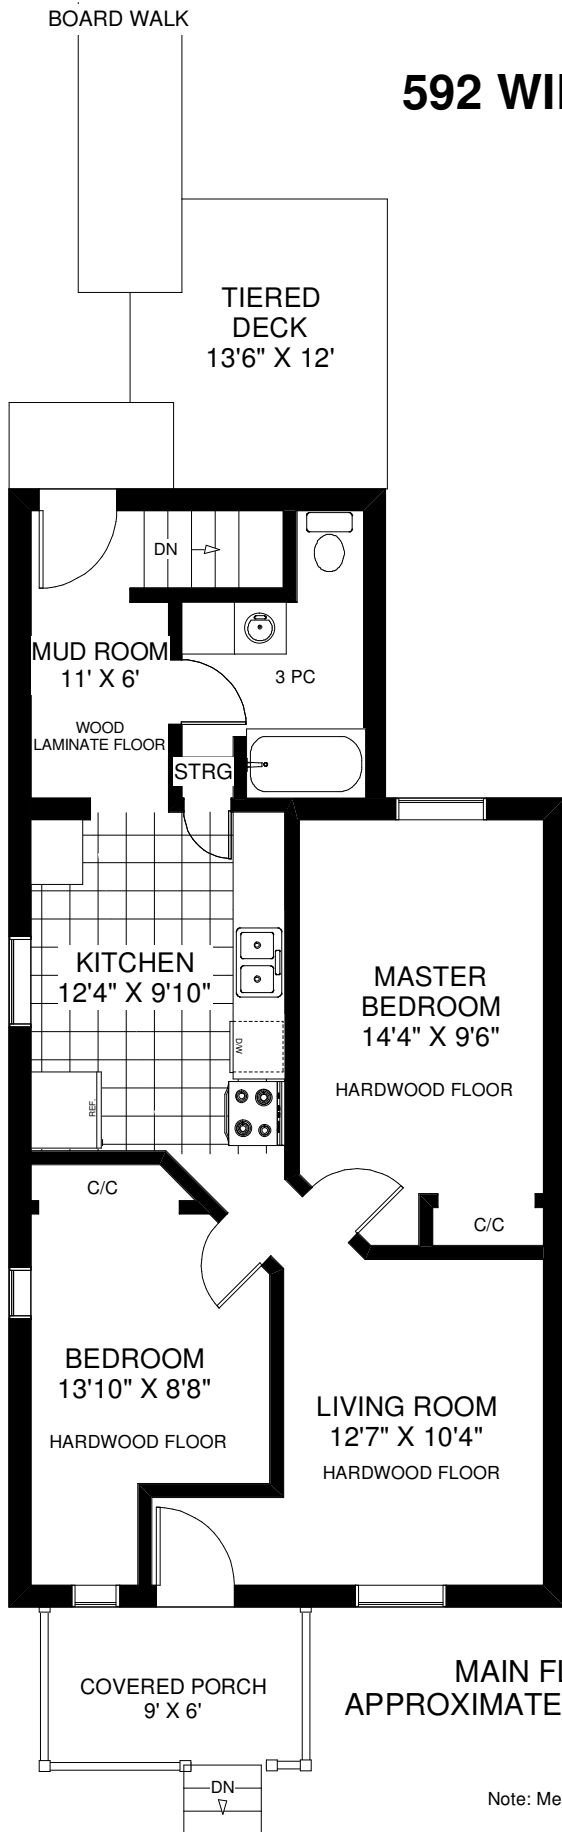

592 WILLARD AVENUE

THE JULIE KINNEAR TEAM
Royal LePage Real Estate Services Ltd.,
Brokerage
(416) 762-8255

MAIN FLOOR
APPROXIMATELY 840 SQ FT

LOWER FLOOR
APPROXIMATELY 840 SQ FT

Note: Measurements & Calculations are approximate. Provided as a guideline only.