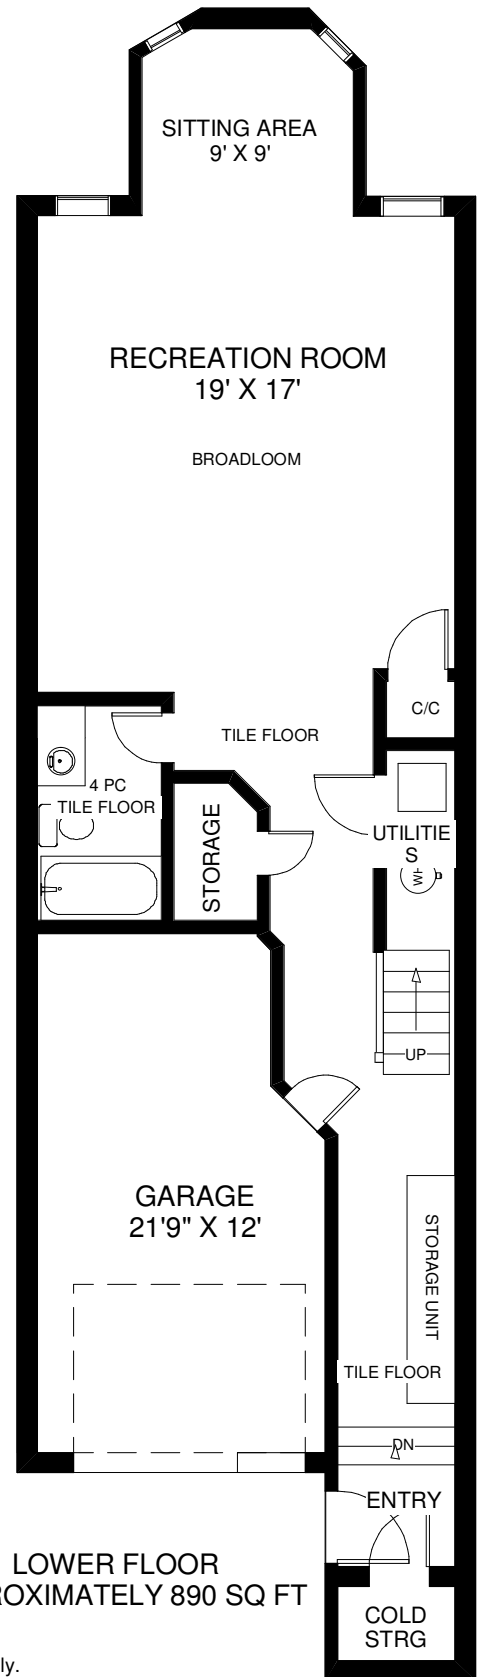

# 594 WILLARD AVENUE

**THE JULIE KINNEAR TEAM**  
**Royal LePage Real Estate Services Ltd.,**  
**Brokerage**  
**(416 762-8255)**

**MAIN FLOOR**  
 APPROXIMATELY 1,020 SQ FT

**SECOND FLOOR**  
 APPROXIMATELY 1,020 SQ FT

**LOWER FLOOR**  
 APPROXIMATELY 890 SQ FT

Note: Measurements & Calculations are approximate. Provided as a guideline only.