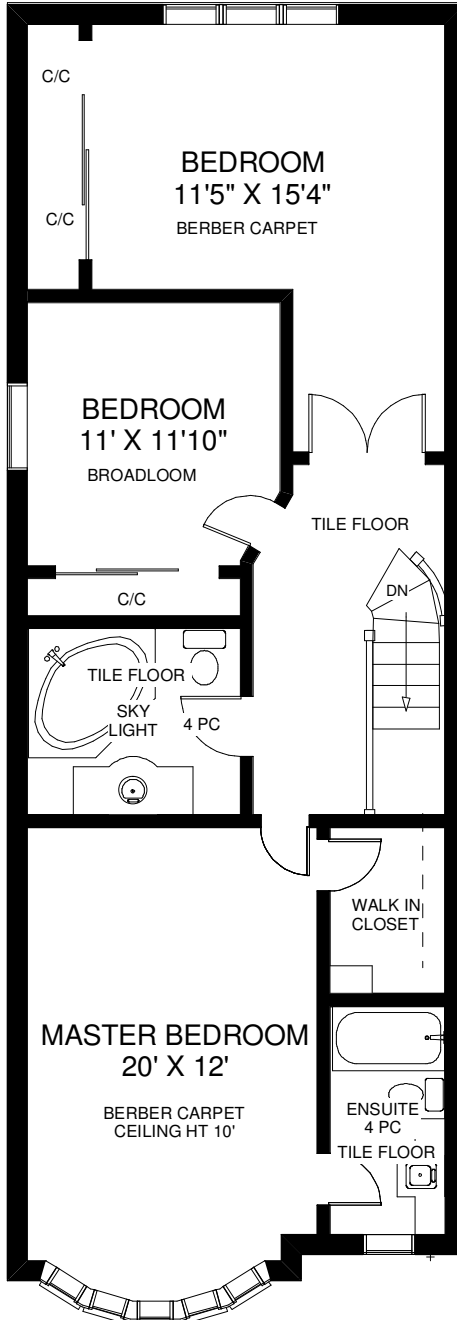

# 594 WILLARD AVENUE

**THE JULIE KINNEAR TEAM**  
**Royal LePage Real Estate Services Ltd.,**  
**Brokerage**  
**(416 762-8255)**

**MAIN FLOOR**  
 APPROXIMATELY 1,020 SQ FT

**SECOND FLOOR**  
 APPROXIMATELY 1,020 SQ FT

**LOWER FLOOR**  
 APPROXIMATELY 890 SQ FT

Note: Measurements & Calculations are approximate. Provided as a guideline only.