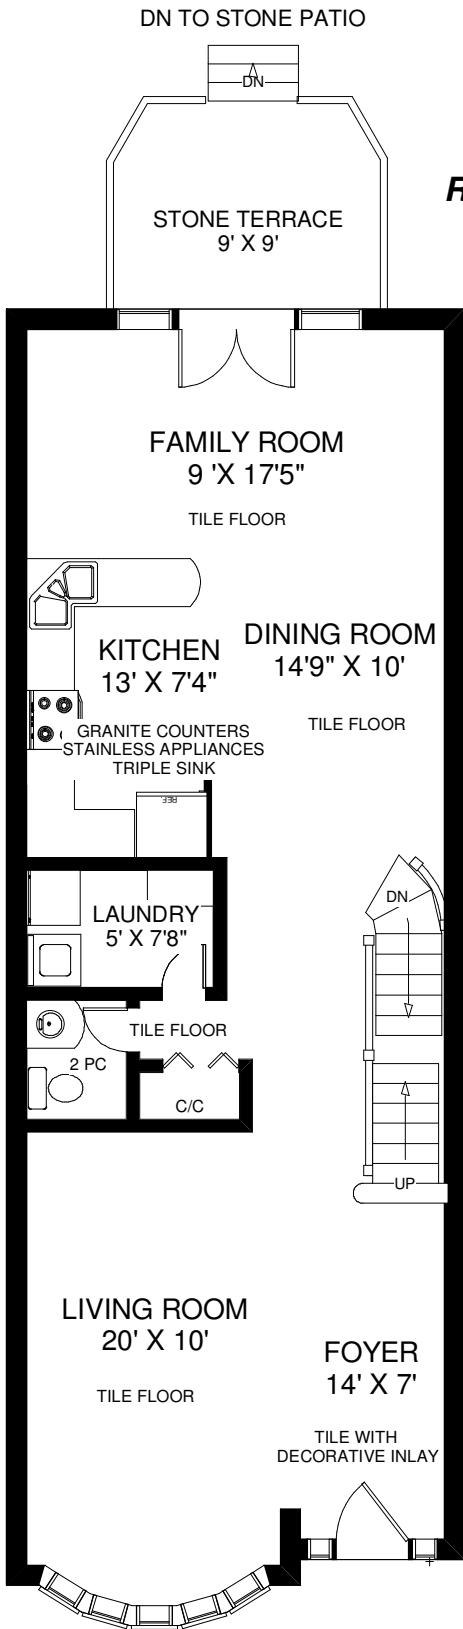

# 594 WILLARD AVENUE

**THE JULIE KINNEAR TEAM**  
**Royal LePage Real Estate Services Ltd.,**  
**Brokerage**  
**(416 762-8255)**

**MAIN FLOOR**  
 APPROXIMATELY 1,020 SQ FT

**SECOND FLOOR**  
 APPROXIMATELY 1,020 SQ FT

**LOWER FLOOR**  
 APPROXIMATELY 890 SQ FT

Note: Measurements & Calculations are approximate. Provided as a guideline only.