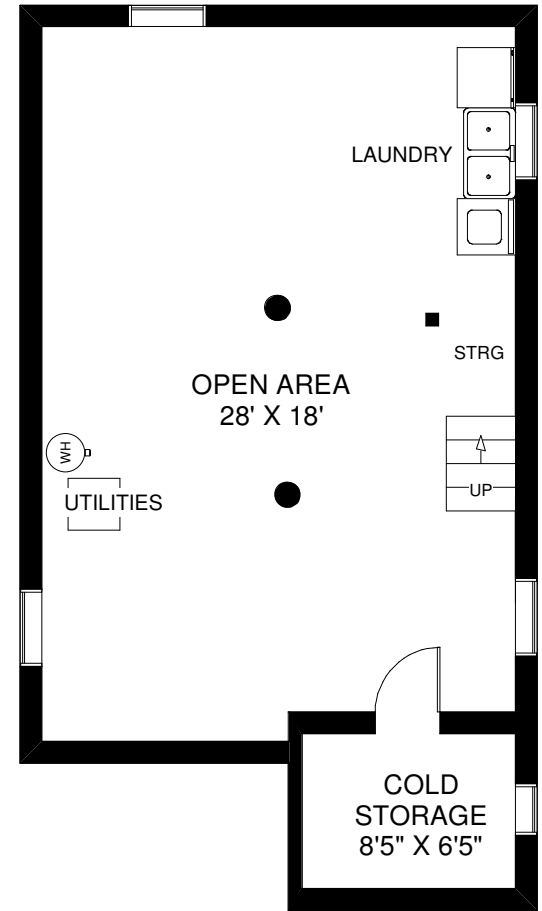

67 ELEVENTH STREET

THE JULIE KINNEAR TEAM
Royal LePage Real Estate Services Ltd.,
Brokerage
(416) 762-8255

MAIN FLOOR
APPROXIMATELY 570 SQ FT

SECOND FLOOR
APPROXIMATELY 570 SQ FT

LOWER FLOOR
APPROXIMATELY 630 SQ FT

Note: Measurements & Calculations are approximate. Provided as a guideline only.