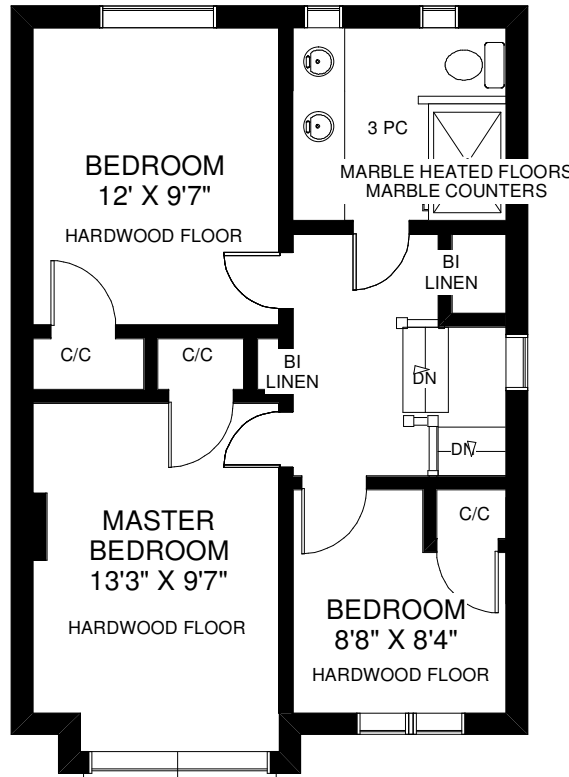

67 ELEVENTH STREET

THE JULIE KINNEAR TEAM
Royal LePage Real Estate Services Ltd.,
Brokerage
(416) 762-8255

MAIN FLOOR
APPROXIMATELY 570 SQ FT

SECOND FLOOR
APPROXIMATELY 570 SQ FT

LOWER FLOOR
APPROXIMATELY 630 SQ FT

Note: Measurements & Calculations are approximate. Provided as a guideline only.