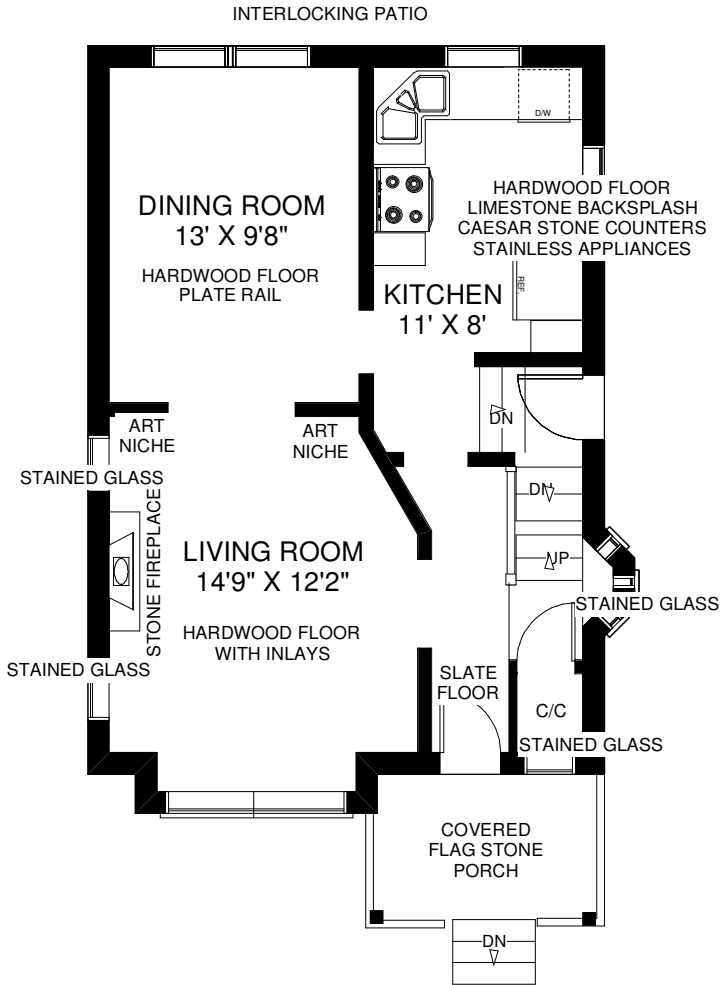

67 ELEVENTH STREET

THE JULIE KINNEAR TEAM
Royal LePage Real Estate Services Ltd.,
Brokerage
(416) 762-8255

MAIN FLOOR
APPROXIMATELY 570 SQ FT

SECOND FLOOR
APPROXIMATELY 570 SQ FT

LOWER FLOOR
APPROXIMATELY 630 SQ FT

Note: Measurements & Calculations are approximate. Provided as a guideline only.