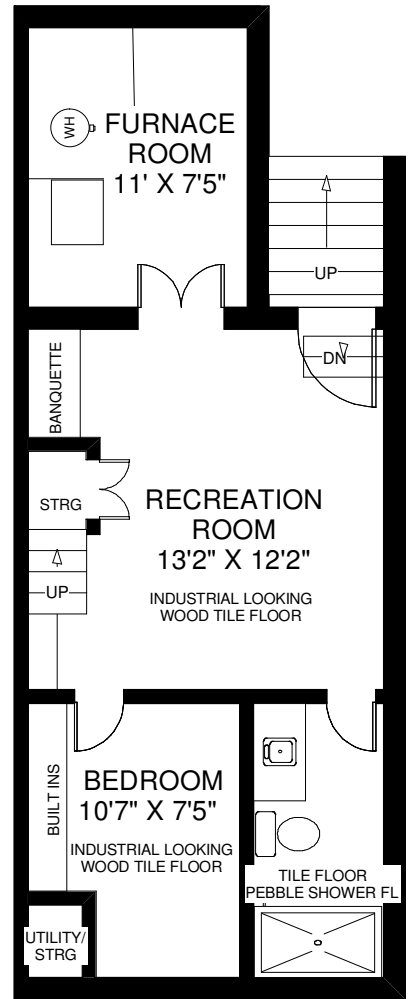

74 GARDEN AVENUE

THE JULIE KINNEAR TEAM
Sales Representatives
Keller Williams Neighbourhood Realty
(416) 236-1392

CEILING HT 7'2"
LOWER FLOOR

CEILING HT 8'8"
SECOND FLOOR

CEILING HT 9'4"
MAIN FLOOR

Note: Measurements & Calculations are approximate. Provided as a guideline only.