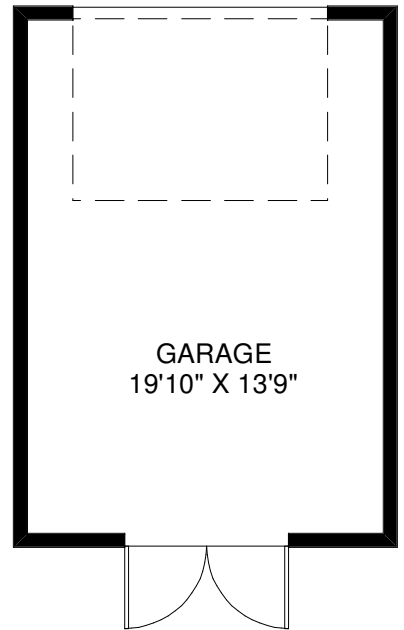

74 GARDEN AVENUE

THE JULIE KINNEAR TEAM
Sales Representatives
Keller Williams Neighbourhood Realty
(416) 236-1392

CEILING HT 7'2"
LOWER FLOOR

CEILING HT 8'8"
SECOND FLOOR

CEILING HT 9'4"
MAIN FLOOR

Note: Measurements & Calculations are approximate. Provided as a guideline only.