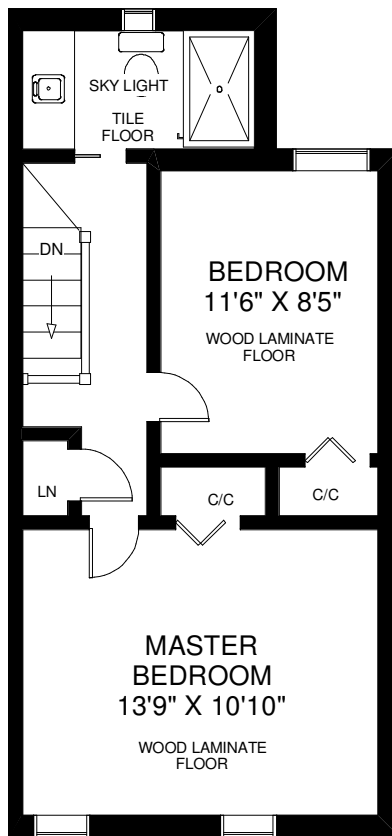

74 GARDEN AVENUE

THE JULIE KINNEAR TEAM
Sales Representatives
Keller Williams Neighbourhood Realty
(416) 236-1392

CEILING HT 7'2"
LOWER FLOOR

CEILING HT 8'8"
SECOND FLOOR

CEILING HT 9'4"
MAIN FLOOR

Note: Measurements & Calculations are approximate. Provided as a guideline only.