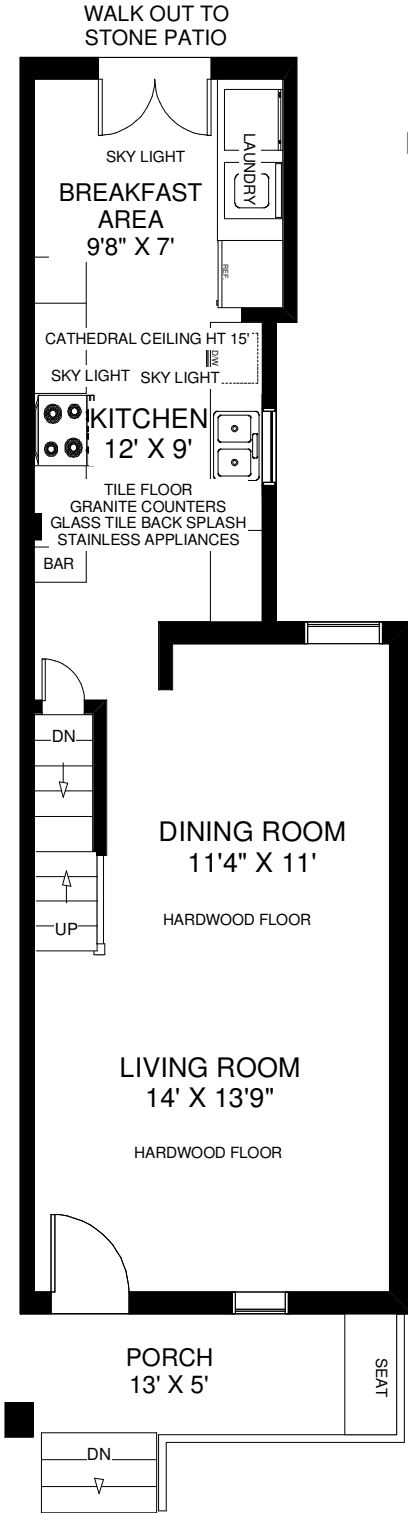

74 GARDEN AVENUE

THE JULIE KINNEAR TEAM
Sales Representatives
Keller Williams Neighbourhood Realty
(416) 236-1392

CEILING HT 7'2"
LOWER FLOOR

CEILING HT 8'8"
SECOND FLOOR

CEILING HT 9'4"
MAIN FLOOR

Note: Measurements & Calculations are approximate. Provided as a guideline only.