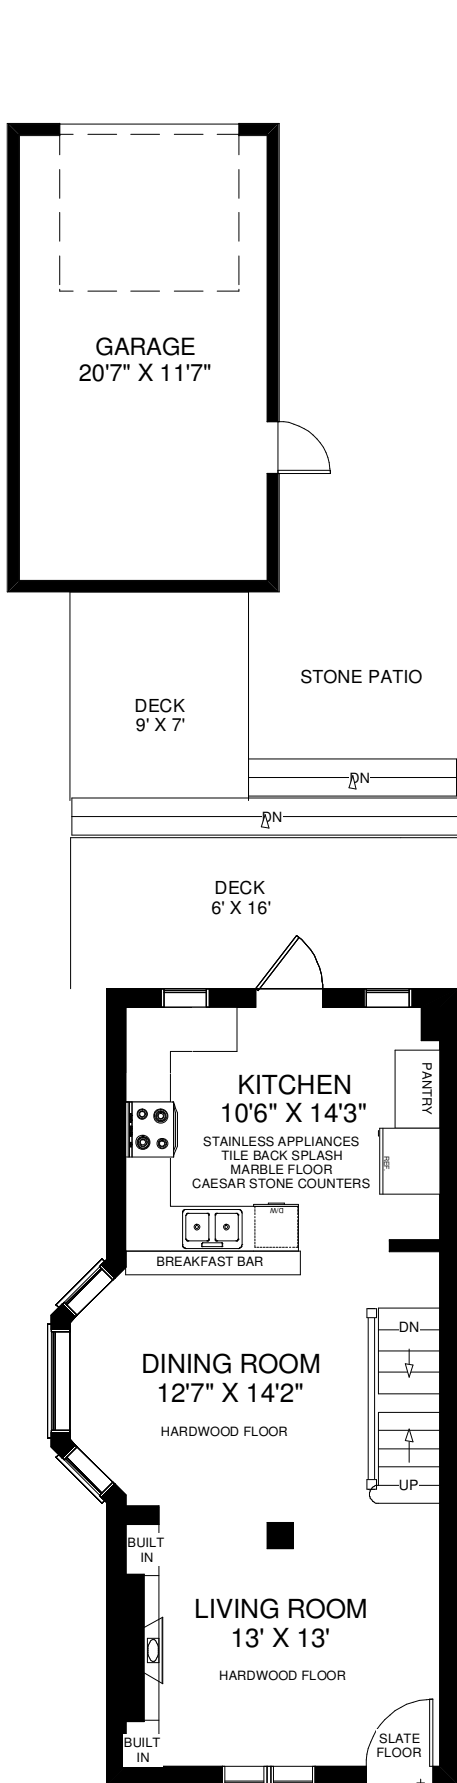

777 LANSDOWNE AVENUE

MAIN FLOOR
APPROXIMATELY 590 SQ FT

SECOND FLOOR
APPROXIMATELY 590 SQ FT

LOWER FLOOR
APPROXIMATELY 590 SQ FT

THE JULIE KINNEAR TEAM
Sales Representatives
Keller Williams Neighbourhood realty
(416) 236-1392

THIRD FLOOR
APPROXIMATELY 300 SQ FT

Note: Measurements & Calculations are approximate.
Provided as a guideline only.