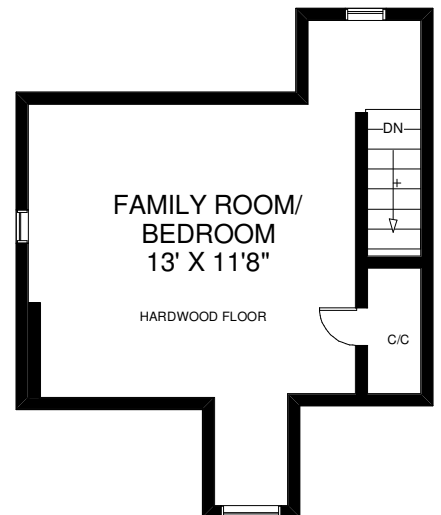

777 LANSDOWNE AVENUE

MAIN FLOOR
APPROXIMATELY 590 SQ FT

SECOND FLOOR
APPROXIMATELY 590 SQ FT

LOWER FLOOR
APPROXIMATELY 590 SQ FT

THE JULIE KINNEAR TEAM
Sales Representatives
Keller Williams Neighbourhood realty
(416) 236-1392

THIRD FLOOR
APPROXIMATELY 300 SQ FT

Note: Measurements & Calculations are approximate.
Provided as a guideline only.