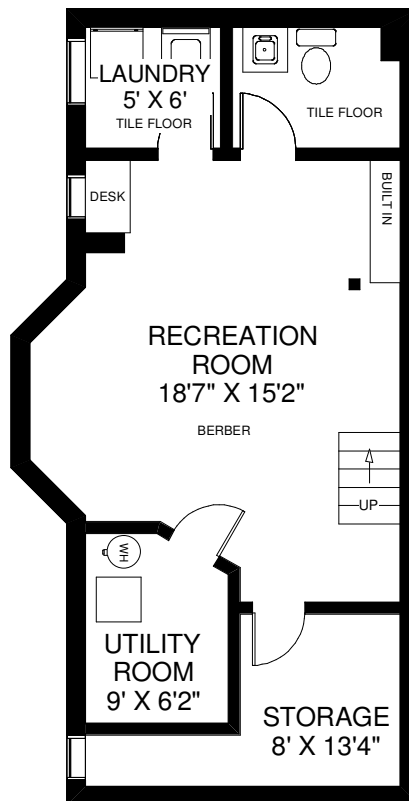

777 LANSDOWNE AVENUE

MAIN FLOOR
APPROXIMATELY 590 SQ FT

SECOND FLOOR
APPROXIMATELY 590 SQ FT

LOWER FLOOR
APPROXIMATELY 590 SQ FT

THE JULIE KINNEAR TEAM
Sales Representatives
Keller Williams Neighbourhood realty
(416) 236-1392

THIRD FLOOR
APPROXIMATELY 300 SQ FT

Note: Measurements & Calculations are approximate.
Provided as a guideline only.