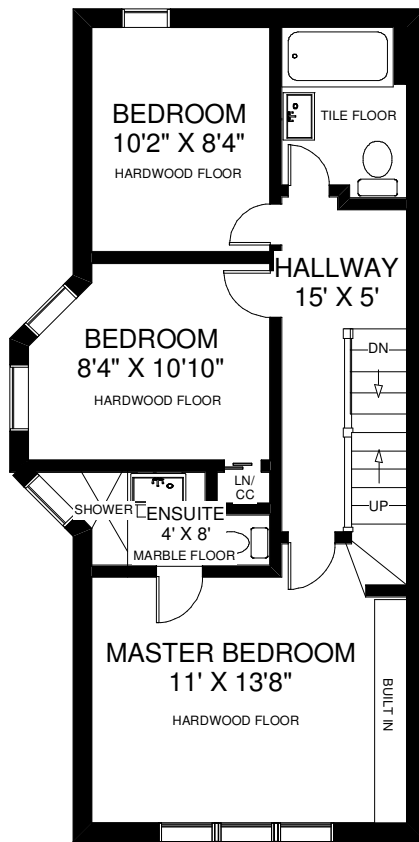

777 LANSDOWNE AVENUE

MAIN FLOOR
APPROXIMATELY 590 SQ FT

SECOND FLOOR
APPROXIMATELY 590 SQ FT

LOWER FLOOR
APPROXIMATELY 590 SQ FT

THE JULIE KINNEAR TEAM
Sales Representatives
Keller Williams Neighbourhood realty
(416) 236-1392

THIRD FLOOR
APPROXIMATELY 300 SQ FT

Note: Measurements & Calculations are approximate.
Provided as a guideline only.