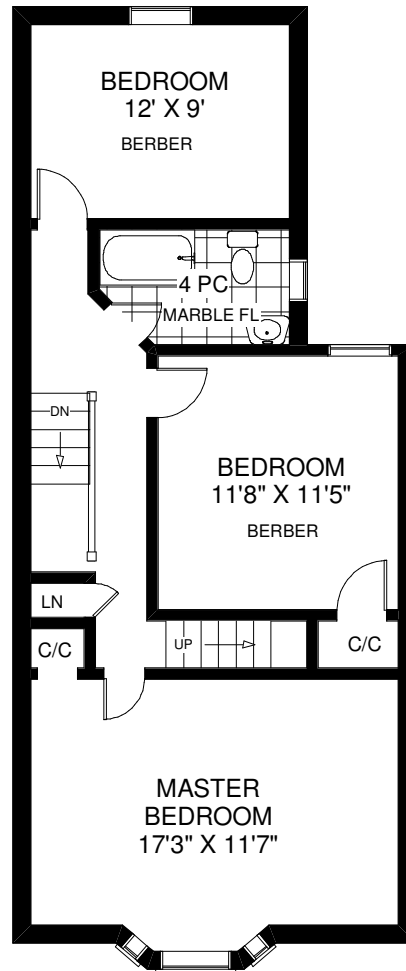

87 CRAWFORD STREET

THE JULIE KINNEAR TEAM
Royal LePage Real Estate Services Ltd., Brokerage
(416) 762-8255

WALK-OUT TO DECK
 13' X 8'

MAIN FLOOR
 APPROXIMATELY 889 SQ FT

SECOND FLOOR
 APPROXIMATELY 759 SQ FT

THIRD FLOOR
 APPROXIMATELY 479 SQ FT

LOWER FLOOR
 APPROXIMATELY 759 SQ FT

Note: Measurements & Calculations are approximate. Provided as a guideline only.