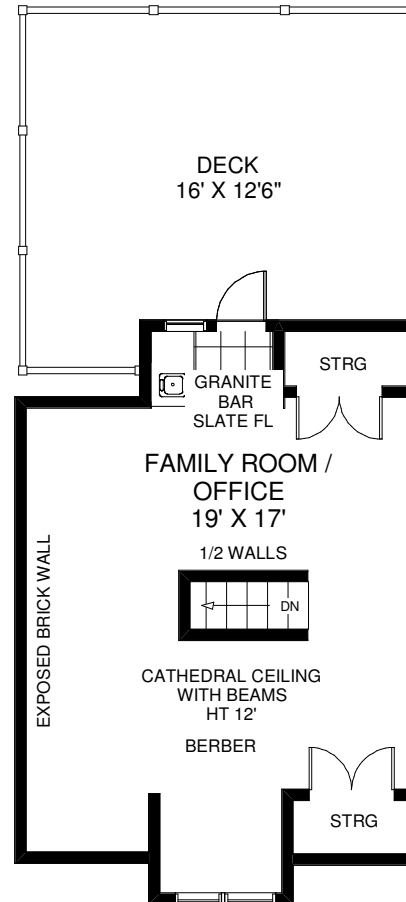

87 CRAWFORD STREET

THE JULIE KINNEAR TEAM
Royal LePage Real Estate Services Ltd., Brokerage
(416) 762-8255

WALK-OUT TO DECK
 13' X 8'

MAIN FLOOR
 APPROXIMATELY 889 SQ FT

SECOND FLOOR
 APPROXIMATELY 759 SQ FT

THIRD FLOOR
 APPROXIMATELY 479 SQ FT

LOWER FLOOR
 APPROXIMATELY 759 SQ FT

Note: Measurements & Calculations are approximate. Provided as a guideline only.