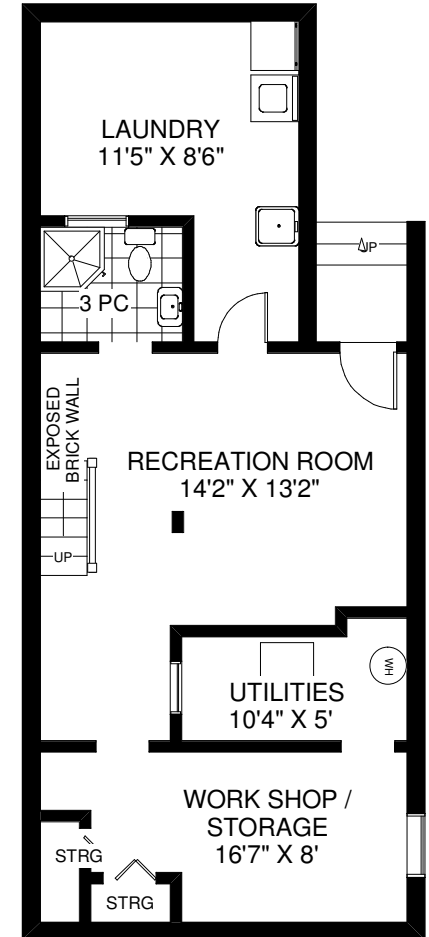

87 CRAWFORD STREET

THE JULIE KINNEAR TEAM
Royal LePage Real Estate Services Ltd., Brokerage
(416) 762-8255

WALK-OUT TO DECK
 13' X 8'

MAIN FLOOR
 APPROXIMATELY 889 SQ FT

SECOND FLOOR
 APPROXIMATELY 759 SQ FT

THIRD FLOOR
 APPROXIMATELY 479 SQ FT

LOWER FLOOR
 APPROXIMATELY 759 SQ FT

Note: Measurements & Calculations are approximate. Provided as a guideline only.