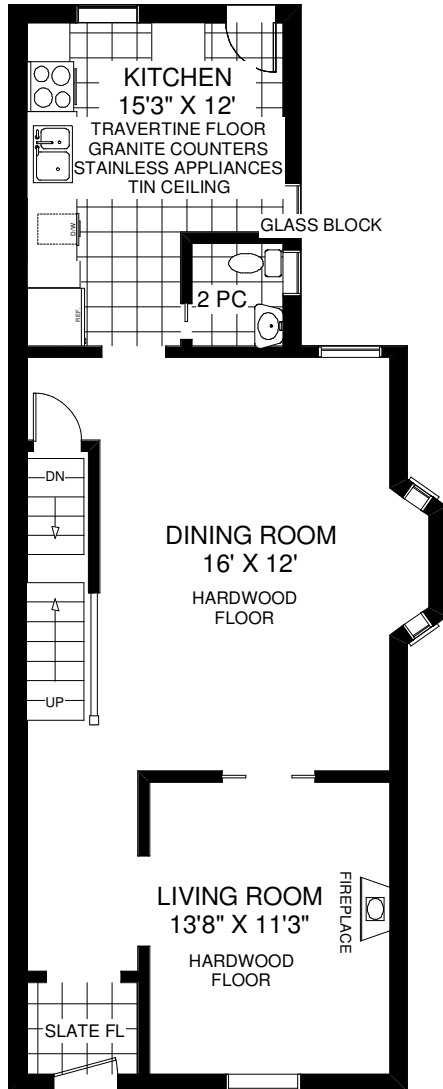

87 CRAWFORD STREET

THE JULIE KINNEAR TEAM
Royal LePage Real Estate Services Ltd., Brokerage
(416) 762-8255

WALK-OUT TO DECK
 13' X 8'

MAIN FLOOR
 APPROXIMATELY 889 SQ FT

SECOND FLOOR
 APPROXIMATELY 759 SQ FT

THIRD FLOOR
 APPROXIMATELY 479 SQ FT

LOWER FLOOR
 APPROXIMATELY 759 SQ FT

Note: Measurements & Calculations are approximate. Provided as a guideline only.