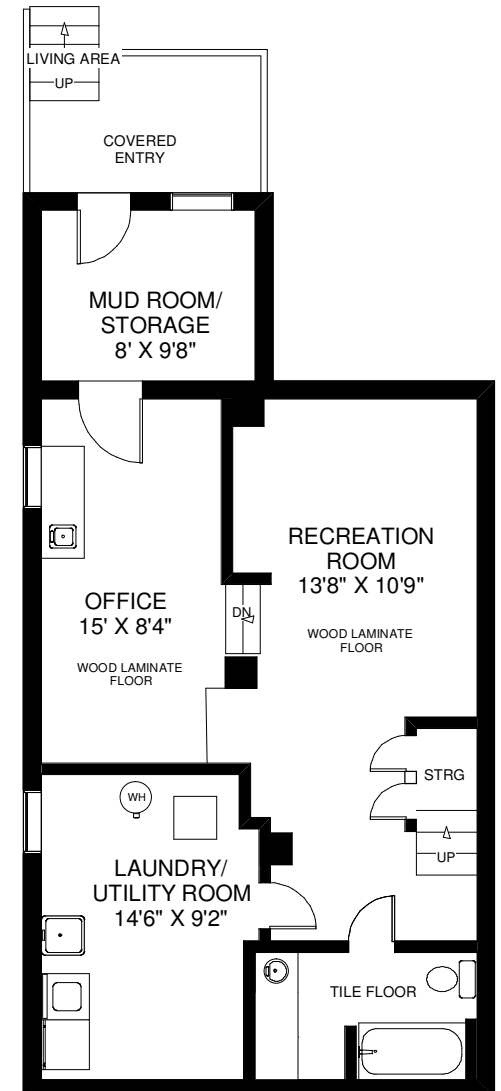

# 88 COLBECK STREET

**THE JULIE KINNEAR TEAM**  
**Keller Williams Neighbourhood Realty**  
**(416) 236-1392**

**MAIN FLOOR**  
 APPROXIMATELY 900 SQ FT

**SECOND FLOOR**  
 APPROXIMATELY 925 SQ FT

**LOWER FLOOR**  
 APPROXIMATELY 840 SQ FT