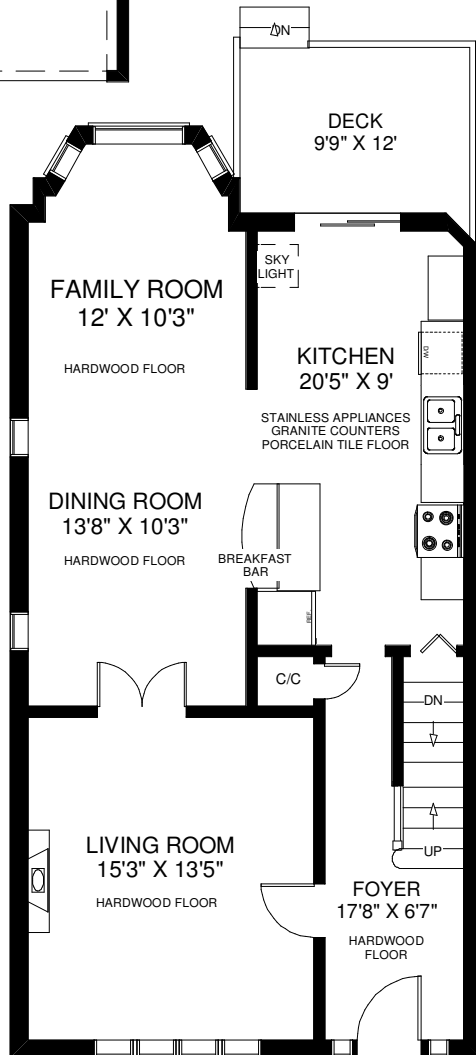

# 88 COLBECK STREET

**THE JULIE KINNEAR TEAM**  
**Keller Williams Neighbourhood Realty**  
**(416) 236-1392**

**MAIN FLOOR**  
 APPROXIMATELY 900 SQ FT

**SECOND FLOOR**  
 APPROXIMATELY 925 SQ FT

**LOWER FLOOR**  
 APPROXIMATELY 840 SQ FT