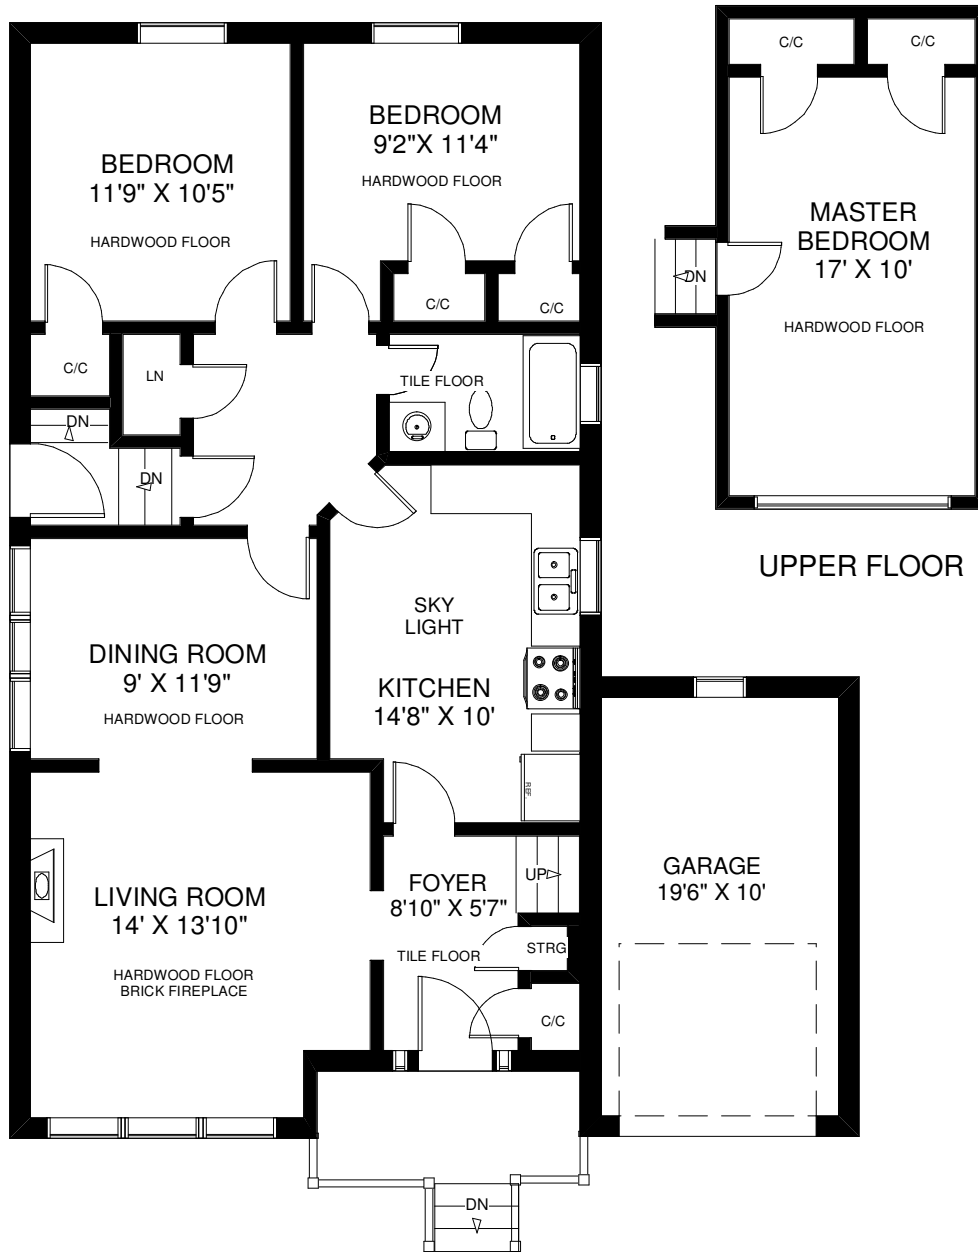

89 EAGLE ROAD

THE JULIE KINNEAR TEAM
Sales Representatives
Keller Williams Neighbourhood Realty
(416) 236-1392

UPPER FLOOR

MAIN / UPPER FLOORS
APPROXIMATELY 1,280 SQ FT

Note: Measurements & Calculations are approximate. Provided as a guideline only.

LOWER FLOOR
APPROXIMATELY 1,090 SQ FT