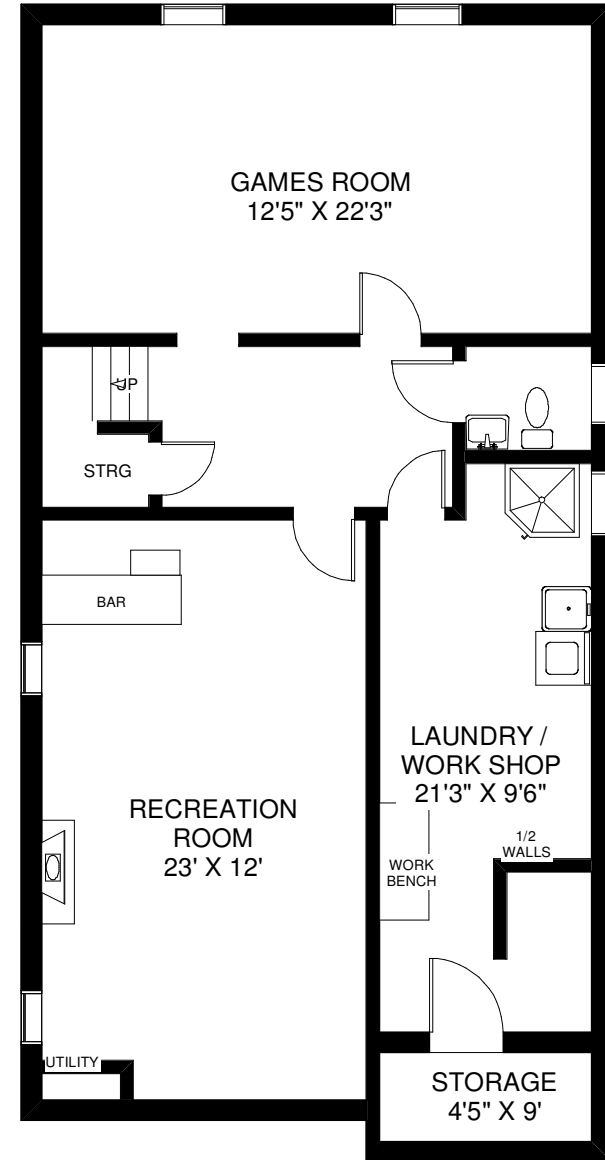

89 EAGLE ROAD

THE JULIE KINNEAR TEAM
Sales Representatives
Keller Williams Neighbourhood Realty
(416) 236-1392

UPPER FLOOR

MAIN / UPPER FLOORS
APPROXIMATELY 1,280 SQ FT

Note: Measurements & Calculations are approximate. Provided as a guideline only.

LOWER FLOOR
APPROXIMATELY 1,090 SQ FT