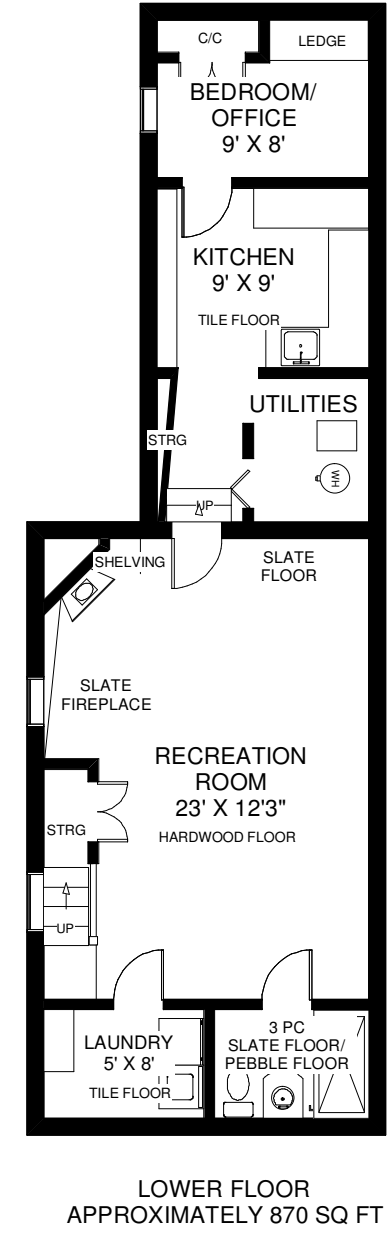

93 WAVERLEY AVENUE

THE JULIE KINNEAR TEAM
Royal LePage Real Estate Services Ltd., Brokerage
 (416) 762-8255

Note: Measurements & Calculations are approximate. Provided as a guideline only.