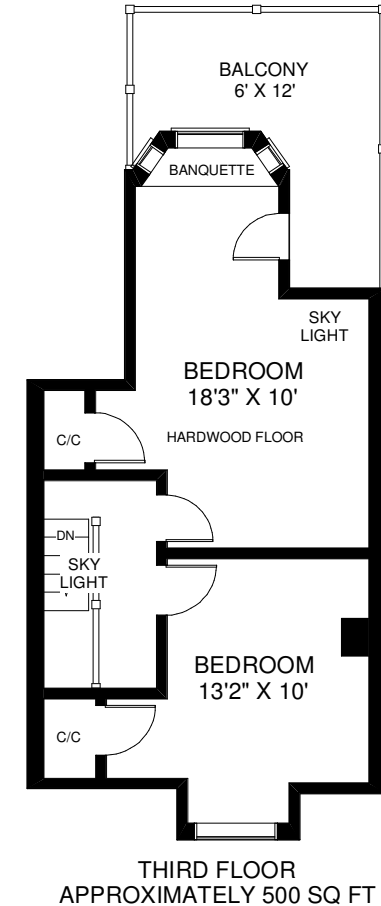

93 WAVERLEY AVENUE

THE JULIE KINNEAR TEAM
Royal LePage Real Estate Services Ltd., Brokerage
 (416) 762-8255

Note: Measurements & Calculations are approximate. Provided as a guideline only.