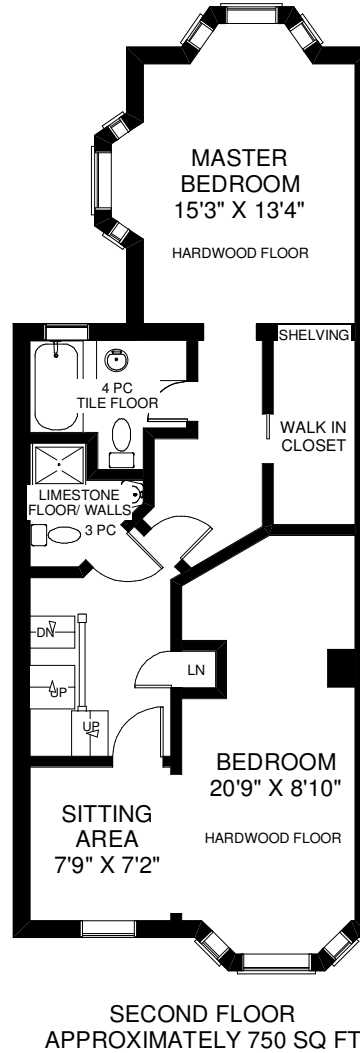

93 WAVERLEY AVENUE

THE JULIE KINNEAR TEAM
Royal LePage Real Estate Services Ltd., Brokerage
 (416) 762-8255

Note: Measurements & Calculations are approximate. Provided as a guideline only.