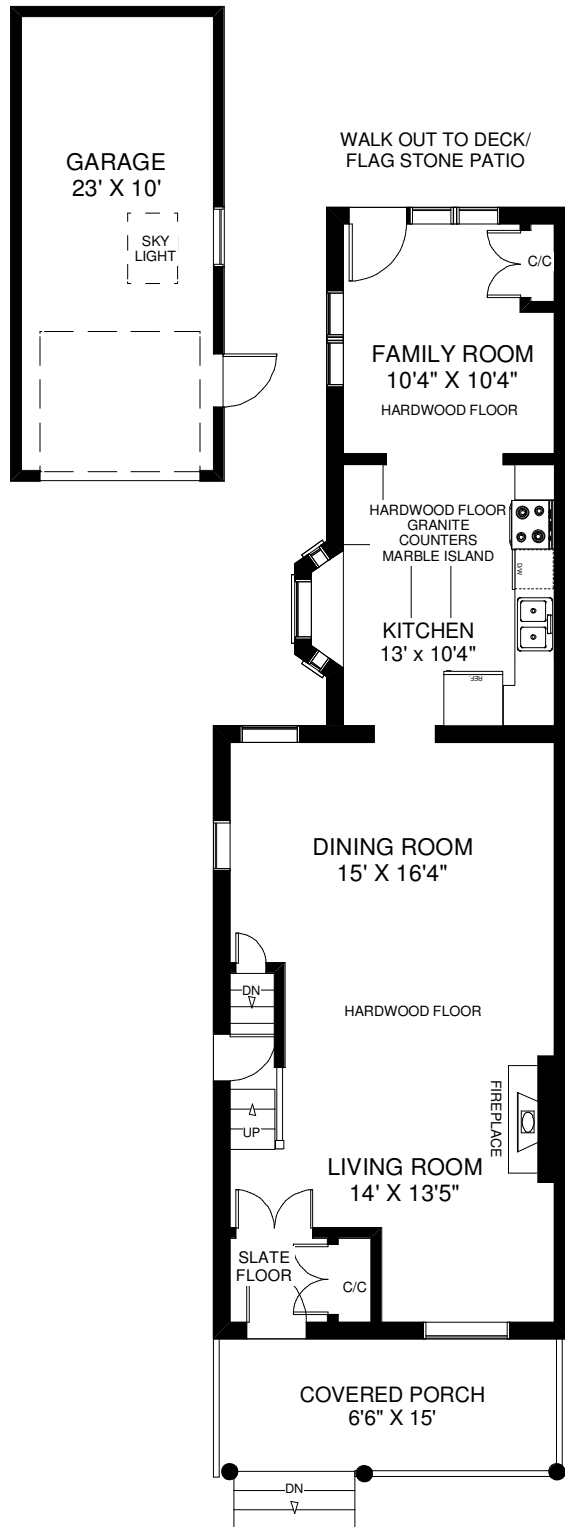

93 WAVERLEY AVENUE

THE JULIE KINNEAR TEAM
Royal LePage Real Estate Services Ltd., Brokerage
 (416) 762-8255

Note: Measurements & Calculations are approximate. Provided as a guideline only.