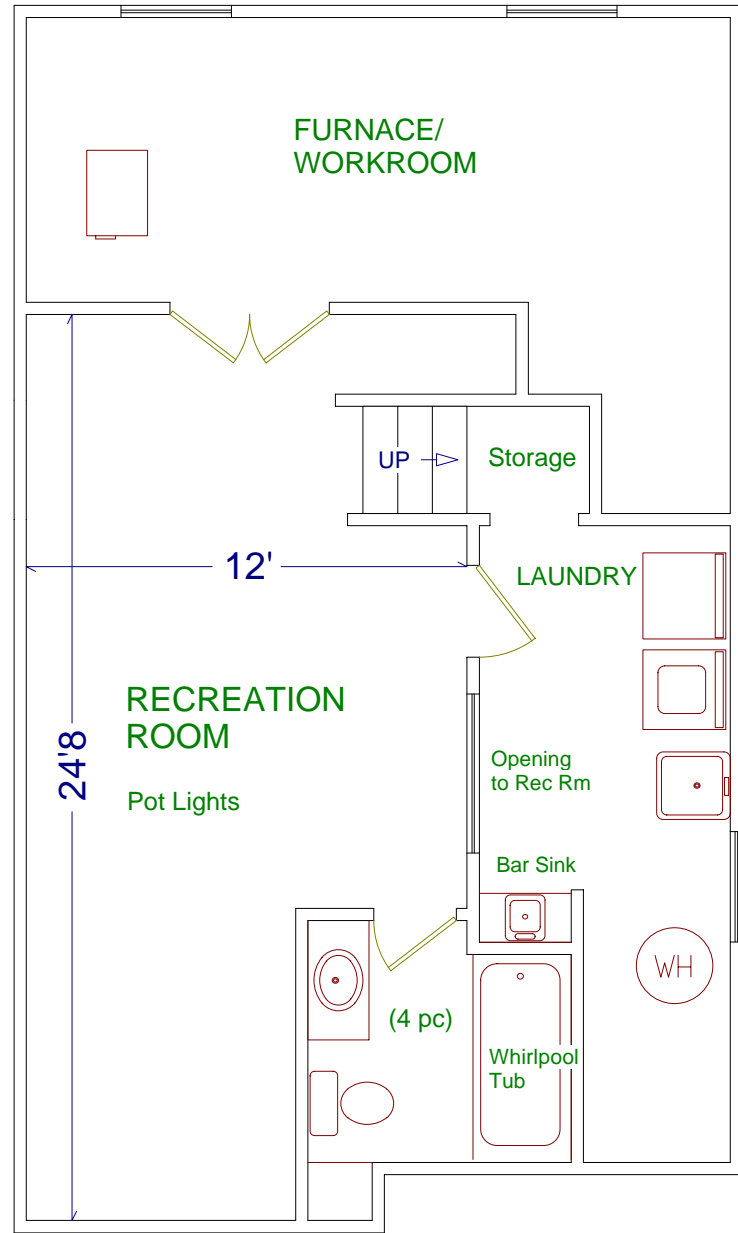

93 SOUTH KINGSWAY

Walk-out to Deck

MAIN FLOOR

BASEMENT

Please note: Measurements may not be 100% accurate. Floor plans are provided for convenience and are to be used as a guideline only.

FloorPlans Unlimited (416) 766-7479