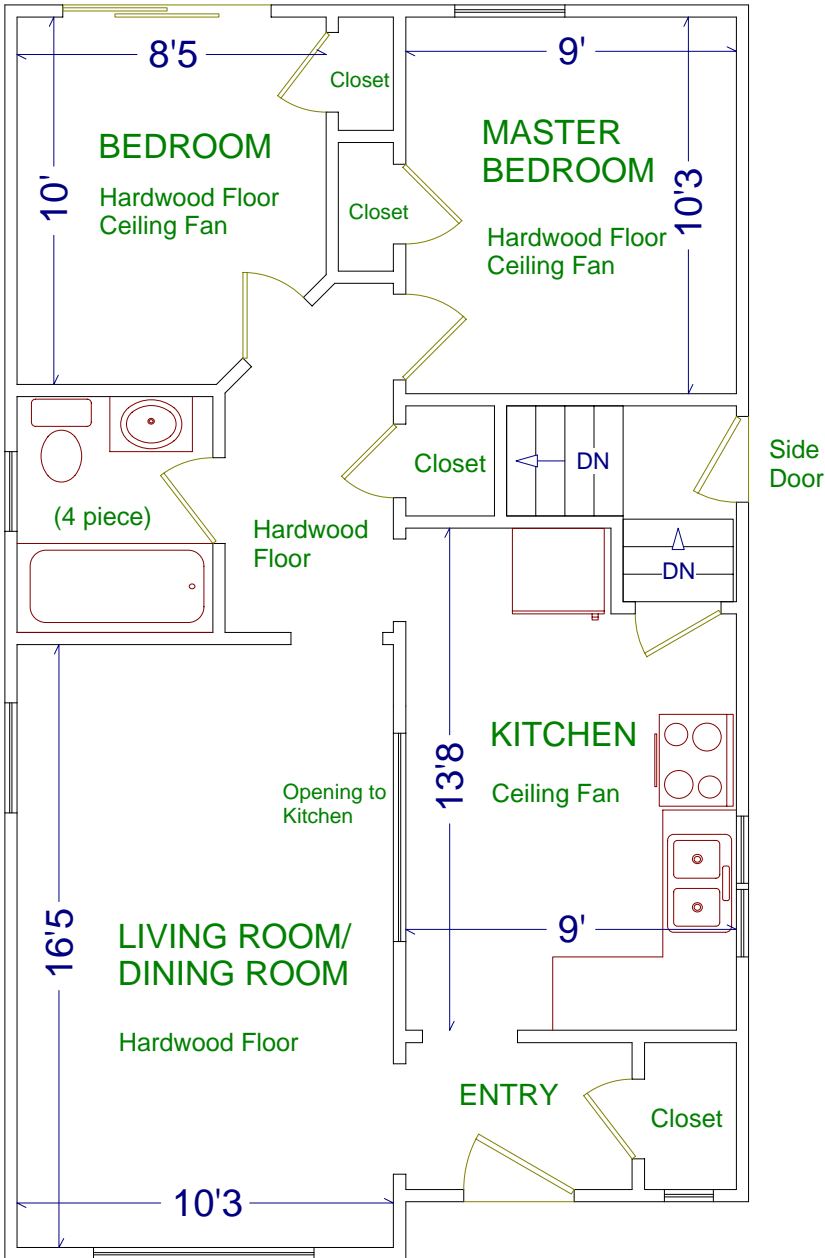

93 SOUTH KINGSWAY

Walk-out to Deck

MAIN FLOOR

BASEMENT

Please note: Measurements may not be 100% accurate. Floor plans are provided for convenience and are to be used as a guideline only.

FloorPlans Unlimited (416) 766-7479