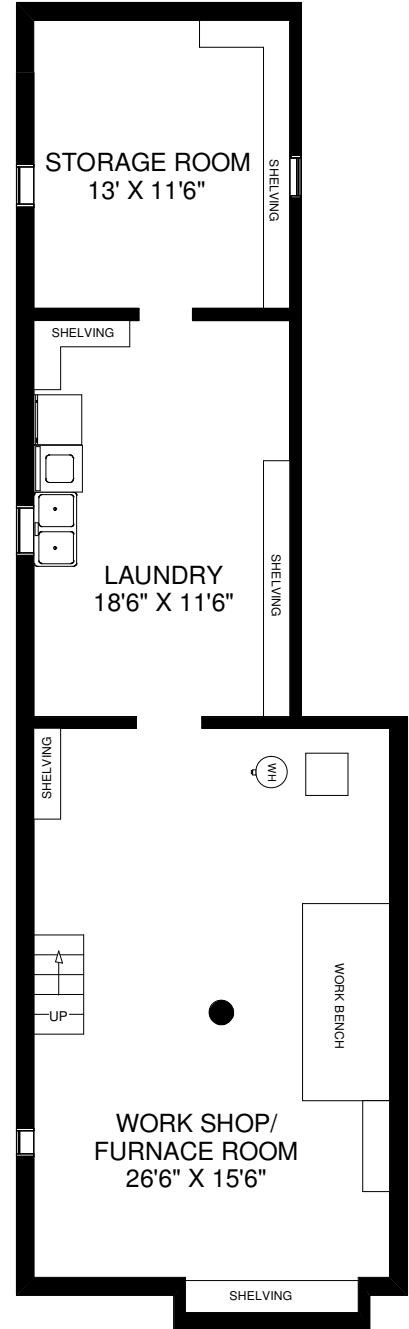

97 O'HARA AVENUE

THE JULIE KINNEAR TEAM
Sales Representatives
Keller Williams Neighbourhood Realty
(416) 236-1392

CEILING HT 10'
MAIN FLOOR
 APPROXIMATELY 1,050 SQ FT

CEILING HT 9'2"
SECOND FLOOR
 APPROXIMATELY 1,225 SQ FT

LOWER FLOOR
 APPROXIMATELY 960 SQ FT

Note: Measurements & Calculations are approximate.
 Provided as a guideline only.