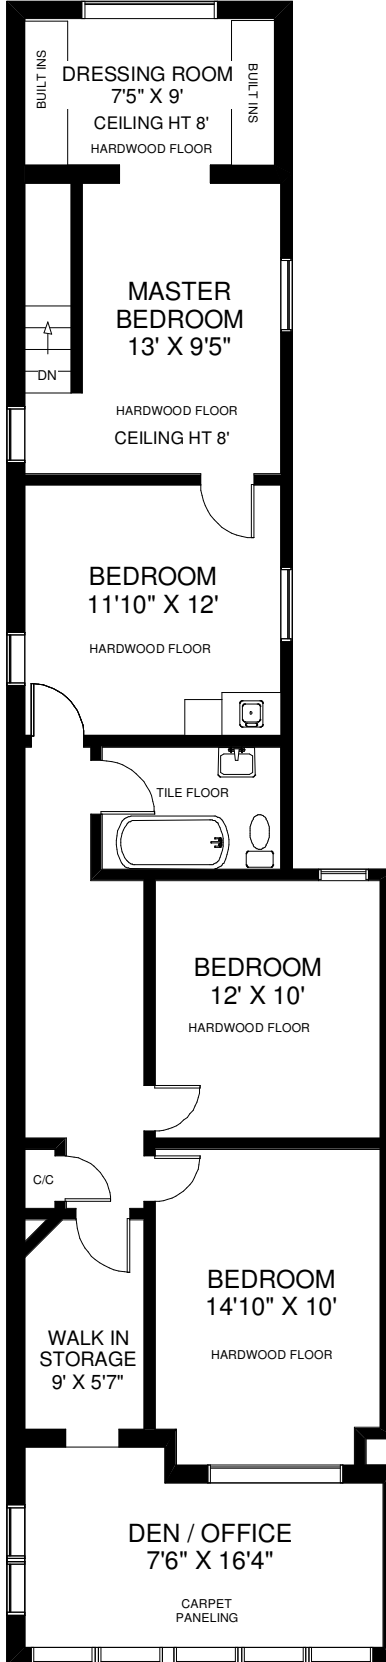

97 O'HARA AVENUE

THE JULIE KINNEAR TEAM
Sales Representatives
Keller Williams Neighbourhood Realty
(416) 236-1392

CEILING HT 10'
MAIN FLOOR
 APPROXIMATELY 1,050 SQ FT

CEILING HT 9'2"
SECOND FLOOR
 APPROXIMATELY 1,225 SQ FT

LOWER FLOOR
 APPROXIMATELY 960 SQ FT

Note: Measurements & Calculations are approximate.
 Provided as a guideline only.