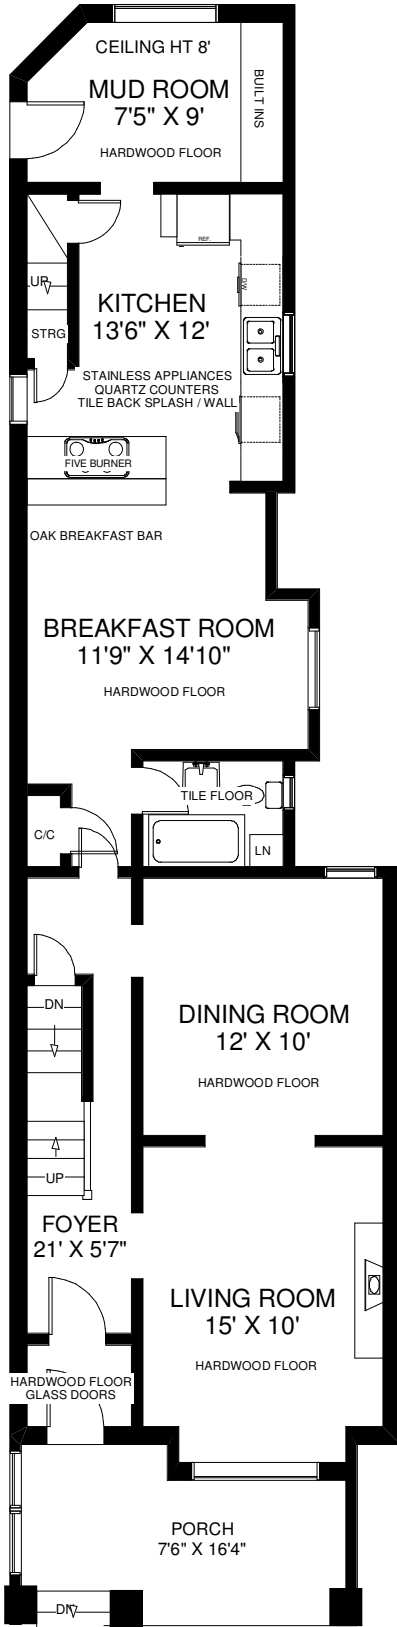

97 O'HARA AVENUE

THE JULIE KINNEAR TEAM
Sales Representatives
Keller Williams Neighbourhood Realty
(416) 236-1392

CEILING HT 10'
MAIN FLOOR
 APPROXIMATELY 1,050 SQ FT

CEILING HT 9'2"
SECOND FLOOR
 APPROXIMATELY 1,225 SQ FT

LOWER FLOOR
 APPROXIMATELY 960 SQ FT

Note: Measurements & Calculations are approximate.
 Provided as a guideline only.